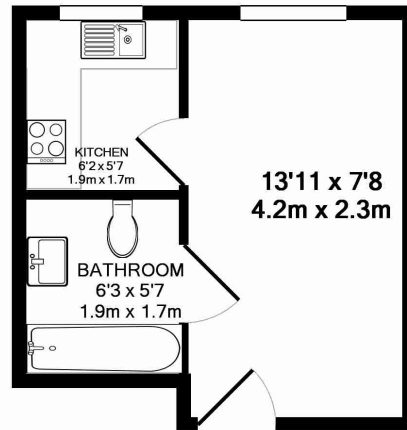

Please [click here](#) for full detail

Property features

Studio | 1 Bathroom | Reception | Furnished | Fitted Kitchen | EPC-C | 215 Sq Ft | 24 Hour Concierge | Heating and Hot Water Included | Nearby South Kensington & Sloane Square Tube Stations

Benham & Reeves

Chelsea Cloisters, Sloane Avenue SW3

£385 per week, £1,668 per month + fees

www.benhams.com

CHELSEA CLOISTERS, SLOANE AVENUE, SW3
TOTAL APPROX. FLOOR AREA 175 SQ.FT. (16.3 SQ.M.)

Whilst every attempt has been made to ensure the accuracy of the floor plan contained here, measurements of doors, windows, rooms and any other items are approximate and no responsibility is taken for any error, omission, or mis-statement. This plan is for illustrative purposes only and should be used as such by any prospective purchaser. The services, systems and appliances shown have not been tested and no guarantee as to their operability or efficiency can be given
Made with Metropix ©2014