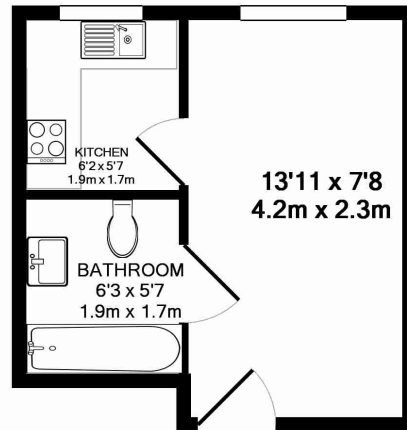

Please [click here](#) for full detail

Property features

Studio | Bathroom | 24 Hr Concierge | Kitchen | Furnished | EPC-C | Hot Water & Heating Incl | 175 sq ft | South Kensington & Sloane Square Tube Stations

Benham & Reeves

Chelsea Cloisters, Sloane Avenue SW3

£385 per week, £1,668 per month + fees

www.benhams.com

CHELSEA CLOISTERS, SLOANE AVENUE, SW3
TOTAL APPROX. FLOOR AREA 175 SQ.FT. (16.3 SQ.M.)

Whilst every attempt has been made to ensure the accuracy of the floor plan contained here, measurements of doors, windows, rooms and any other items are approximate and no responsibility is taken for any error, omission, or mis-statement. This plan is for illustrative purposes only and should be used as such by any prospective purchaser. The services, systems and appliances shown have not been tested and no guarantee as to their operability or efficiency can be given
Made with Metropix ©2014