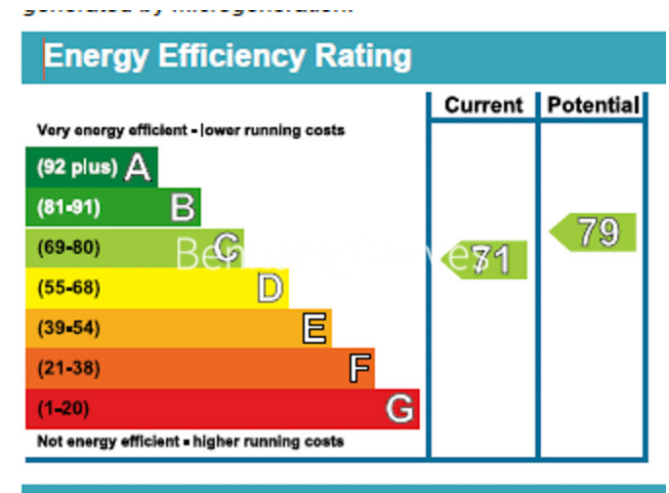

Benham & Reeves

Chelsea Cloisters, Sloane Avenue SW3

£385 per week, £1,668 per month + fees

www.benhams.com

CHELSEA CLOISTERS, SLOANE AVENUE, SW3
TOTAL APPROX. FLOOR AREA 175 SQ.FT. (16.3 SQ.M.)

Whilst every attempt has been made to ensure the accuracy of the floor plan contained here, measurements of doors, windows, rooms and any other items are approximate and no responsibility is taken for any error, omission, or mis-statement. This plan is for illustrative purposes only and should be used as such by any prospective purchaser. The services, systems and appliances shown have not been tested and no guarantee as to their operability or efficiency can be given
Made with Metropix ©2014