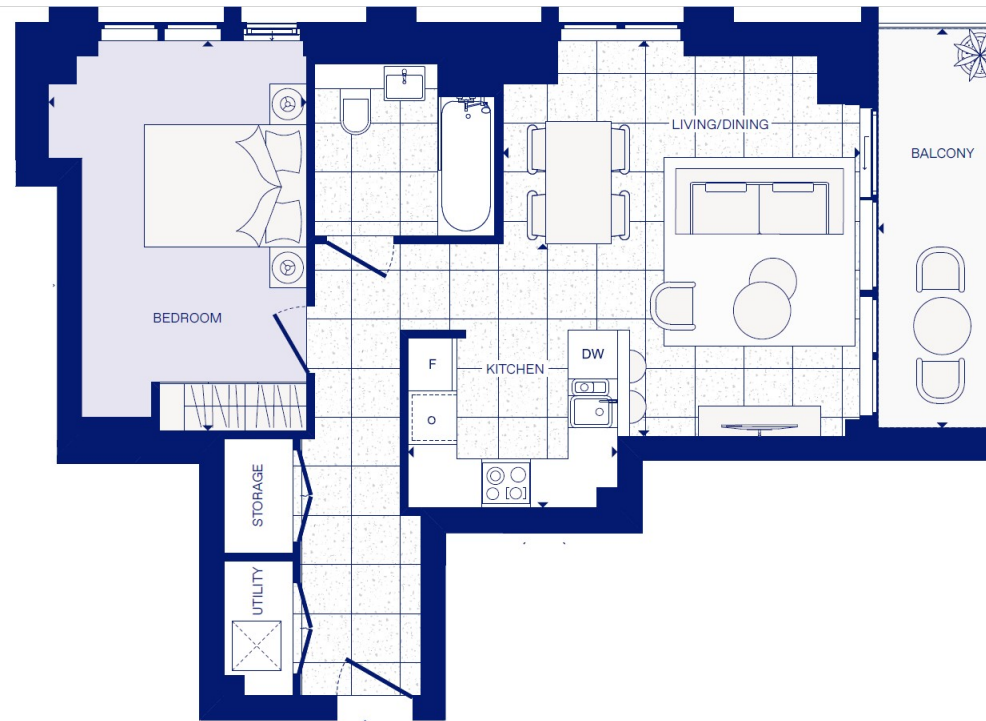

Jacquard Point, Silk District, E1

£600 per week, £2,600 per month + fees

www.benhams.com

Score	Energy rating	Current	Potential
92+	A		
81-91	B	84 | B	84 | B
69-80	C		
55-68	D		
39-54	E		
21-38	F		
1-20	G		

London branches open six days a week Mon - Sat

Canary Wharf | City | Colindale | Dartmouth Park | Ealing | Fulham
Hammersmith | Hampstead | Highgate | Hyde Park | Kensington | Kew
Knightsbridge | Nine Elms | Shoreditch | Southall | Surrey Quays
Wapping | Wembley | White City | Woolwich

International offices

China | Hong Kong SAR | India | Indonesia | Qatar | Malaysia | Middle East | Pakistan
Singapore | South Africa | Thailand | Turkey