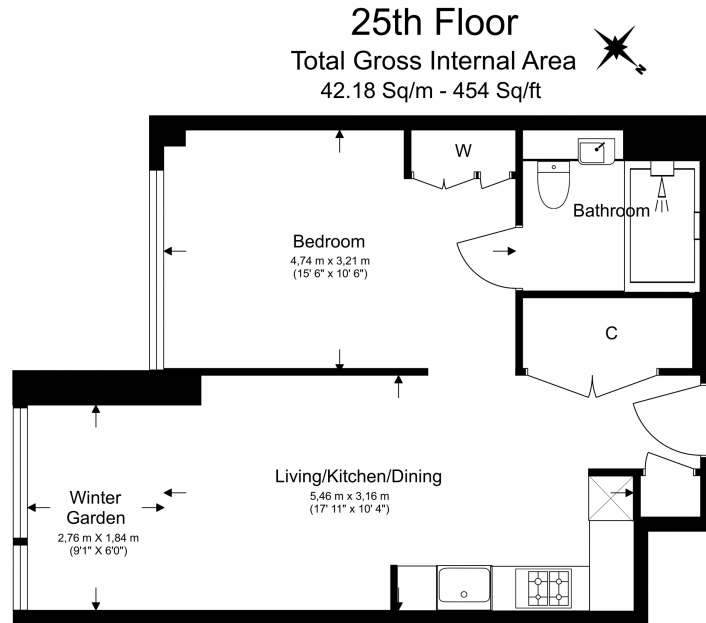

Bouchon Point, Silk District, E1

£550 per week, £2,383 per month + fees

www.benhams.com

Score	Energy rating	Current	Potential
92+	A		
81-91	B	84 B	84 B
69-80	C		
55-68	D		
39-54	E		
21-38	F		
1-20	G		

London branches open six days a week Mon - Sat

Canary Wharf | City | Colindale | Dartmouth Park | Ealing | Fulham
Hammersmith | Hampstead | Highgate | Hyde Park | Kensington | Kew
Knightsbridge | Nine Elms | Shoreditch | Southall | Surrey Quays
Wapping | Wembley | White City | Woolwich

International offices

China | Hong Kong SAR | India | Indonesia | Israel | Malaysia | Middle East | Pakistan
Qatar | Singapore | South Africa | Thailand | Turkey