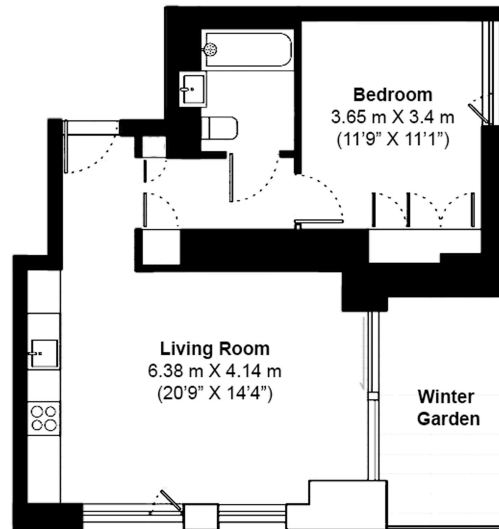

Jasper Walk, Shoreditch, N1

£716 per week, £3,103 per month + fees

www.benhams.com

Total Gross Internal Area
56 Sq/m - 603 Sq/ft