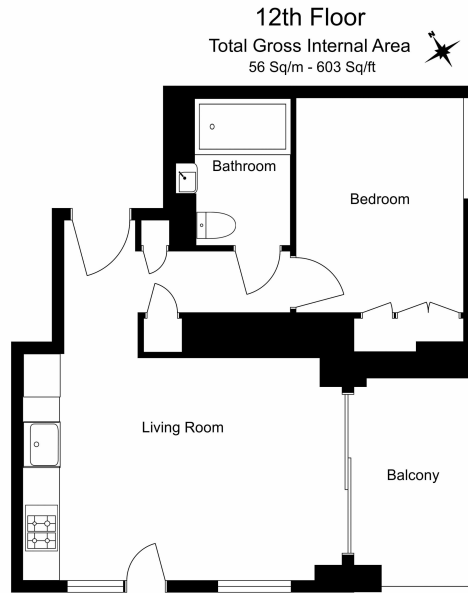

Jasper Walk, Shoreditch, N1

£692 per week, £2,999 per month + fees

www.benhams.com