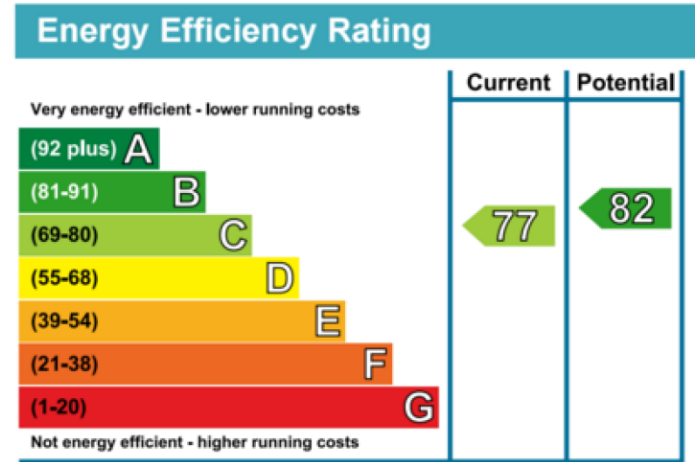

# Morton Close, Shadwell, E1

£395 per week, £1,712 per month + fees

www.benhams.com

00842-11MC.DS.E1 - 3RD FLOOR  
TOTAL APPROX. FLOOR AREA 529 SQ.FT. (49.1 SQ.M.)

Whilst every attempt has been made to ensure the accuracy of the floor plan contained here, measurements of doors, windows, rooms and any other items are approximate and no responsibility is taken for any error, omission, or mis-statement. This plan is for illustrative purposes only and should be used as such by any prospective purchaser. The services, systems and appliances shown have not been tested and no guarantee as to their operability or efficiency can be given  
Made with Metropix ©2016