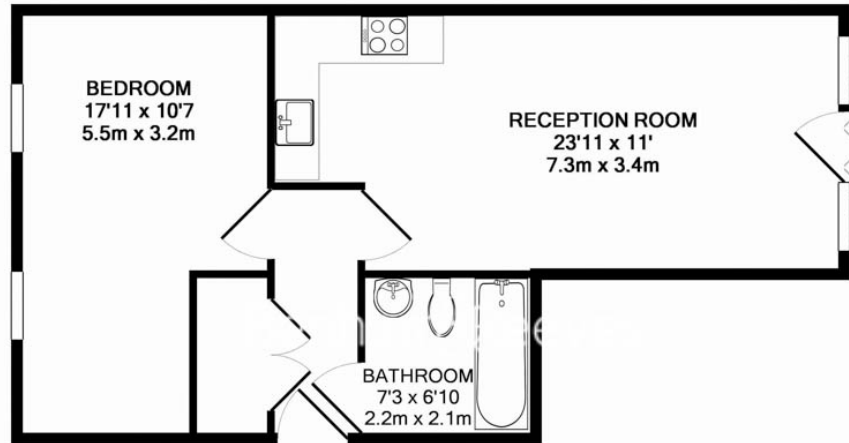

## Property features

**One Double Bedroom | One Bathroom | Fitted Kitchen | Bright and Spacious | Furnished | EPC-C | Juliet Balcony | Gated development | Nearby Shadwell Station (DLR & London Underground)**

# Morton Close, Shadwell, E1

£395 per week, £1,712 per month + fees

www.benhams.com

00842-11MC.DS.E1 - 3RD FLOOR  
TOTAL APPROX. FLOOR AREA 529 SQ.FT. (49.1 SQ.M.)

Whilst every attempt has been made to ensure the accuracy of the floor plan contained here, measurements of doors, windows, rooms and any other items are approximate and no responsibility is taken for any error, omission, or mis-statement. This plan is for illustrative purposes only and should be used as such by any prospective purchaser. The services, systems and appliances shown have not been tested and no guarantee as to their operability or efficiency can be given  
Made with Metropix ©2016