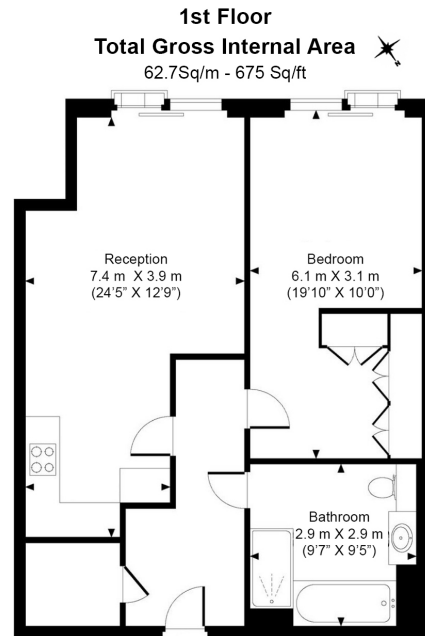

Strand, Savoy House, WC2R

£1,039 per week, £4,502 per month + fees

www.benhams.com