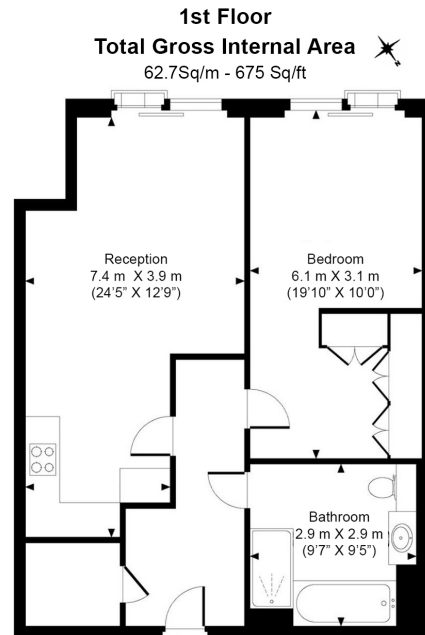

Strand, Savoy House, WC2R

£1,039 per week, £4,502 per month + fees

www.benhams.com

Score	Energy rating	Current	Potential
92+	A		
81-91	B	86 B	86 B
69-80	C		
55-68	D		
39-54	E		
21-38	F		
1-20	G		

London branches open six days a week Mon - Sat

Canary Wharf | City | Colindale | Dartmouth Park | Ealing | Fulham
Hammersmith | Hampstead | Highgate | Hyde Park | Kensington | Kew
Knightsbridge | Nine Elms | Shoreditch | Southall | Surrey Quays
Wapping | Wembley | White City | Woolwich

International offices

China | Hong Kong SAR | India | Indonesia | Qatar | Malaysia | Middle East | Pakistan
Singapore | South Africa | Thailand | Turkey