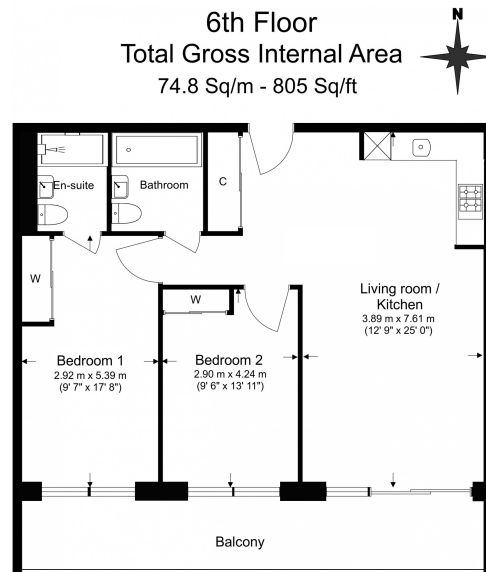

Bonnet Street, Royal Wharf Riverscape, E16

£612 per week, £2,652 per month + fees

www.benhams.com

Benham & Reeves

Score	Energy rating	Current	Potential
92+	A		
81-91	B	87 B	87 B
69-80	C		
55-68	D		
39-54	E		
21-38	F		
1-20	G		

London branches open six days a week Mon - Sat

Canary Wharf | City | Colindale | Dartmouth Park | Ealing | Fulham
Hammersmith | Hampstead | Highgate | Hyde Park | Kensington | Kew
Knightsbridge | Nine Elms | Shoreditch | Southall | Surrey Quays
Wapping | Wembley | White City | Woolwich

International offices

China | Hong Kong SAR | India | Indonesia | Israel | Malaysia | Middle East | Pakistan
Qatar | Singapore | South Africa | Thailand | Turkey

Benham & Reeves