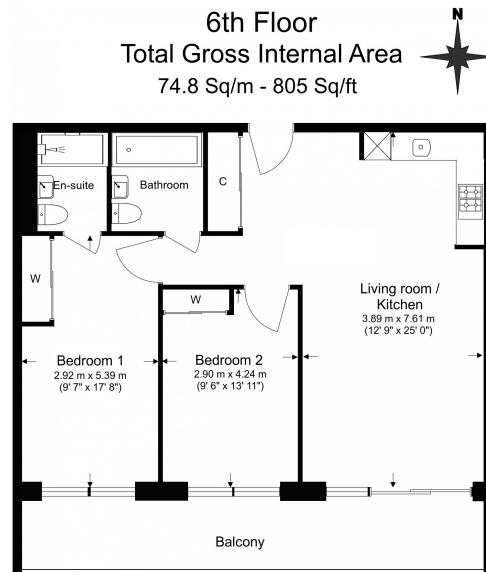

Bonnet Street, Royal Wharf Riverscape, E16

£612 per week, £2,652 per month + fees

www.benhams.com

Benham & Reeves

Score	Energy rating	Current	Potential
92+	A		
81-91	B	87 B	87 B
69-80	C		
55-68	D		
39-54	E		
21-38	F		
1-20	G		

London branches open six days a week Mon - Sat

Canary Wharf | City | Colindale | Dartmouth Park | Ealing | Fulham
Hammersmith | Hampstead | Highgate | Hyde Park | Kensington | Kew
Knightsbridge | Nine Elms | Shoreditch | Southall | Surrey Quays
Wapping | Wembley | White City | Woolwich

International offices

China | Hong Kong SAR | India | Indonesia | Qatar | Malaysia | Middle East | Pakistan
Singapore | South Africa | Thailand | Turkey

Benham & Reeves