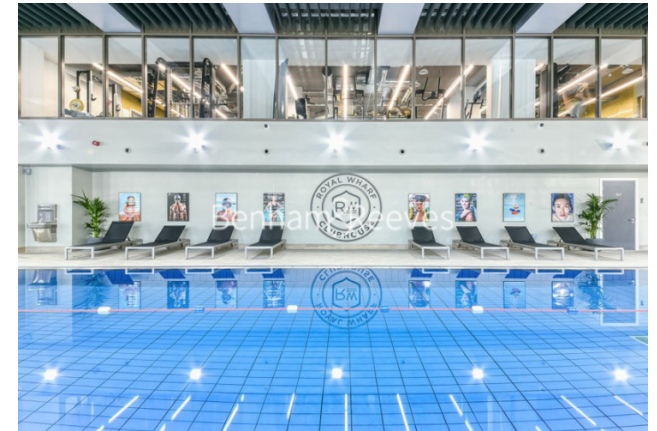

1 Bedroom   1 Bathroom   Furnished

A modern one-bedroom apartment with 5* onsite amenities , part of Royal Wharf development, next to Pontoon Dock. This property is offered on a furnished basis and offers two individual balconies

Please [click here](#) for full detail

Property features

One Double Bedroom | One Bathroom | Open Planned Living Space | Fitted Kitchen | Furnished | EPC-B | 24 Hour Concierge | Two Balconies | Pontoon Dock DLR | Ideal for Professionals

For more information about this property,
please call our Canary Wharf branch on

020 8036 3200

Redress & Client Money Protection :

Benham and Reeves are members of The Property Ombudsman redress scheme and have Client Money protection with ARLA Propertymark. You can find more information on our website at <https://www.benhams.com/membership/>

Benham & Reeves