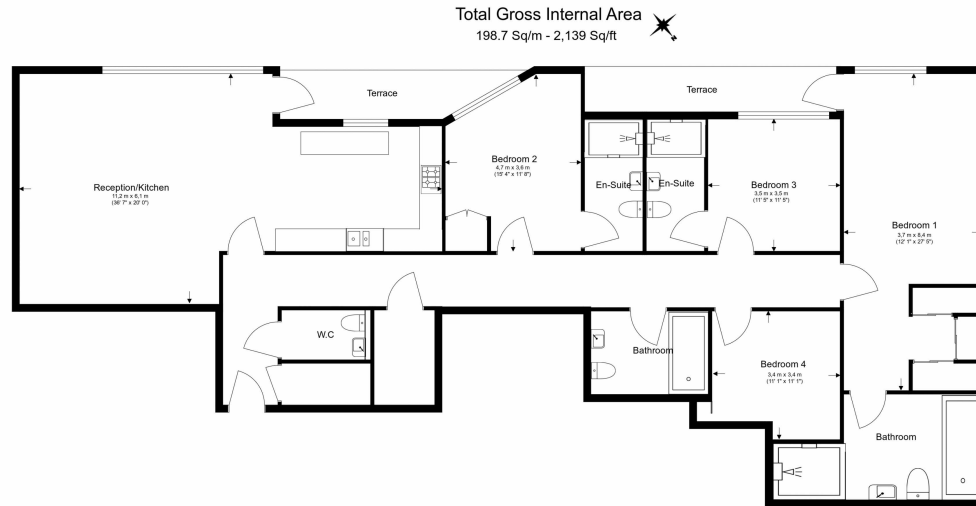

Sherrin House, Royal Warwick Square, W14

£2,450 per week, £10,617 per month + fees

www.benhams.com

Score	Energy rating	Current	Potential
92+	A		
81-91	B	86 | B	86 | B
69-80	C		
55-68	D		
39-54	E		
21-38	F		
1-20	G		

London branches open six days a week Mon - Sat

Canary Wharf | City | Colindale | Dartmouth Park | Ealing | Fulham
Hammersmith | Hampstead | Highgate | Hyde Park | Kensington | Kew
Knightsbridge | Nine Elms | Shoreditch | Southall | Surrey Quays
Wapping | Wembley | White City | Woolwich

International offices

China | Hong Kong SAR | India | Indonesia | Israel | Malaysia | Middle East | Pakistan
Qatar | Singapore | South Africa | Thailand | Turkey