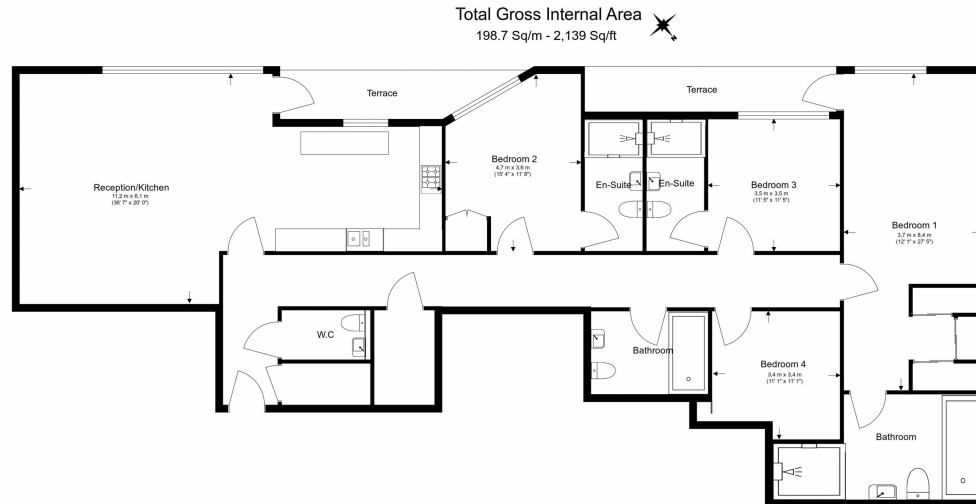

Sherrin House, Royal Warwick Square, W14

£2,350 per week, £10,183 per month + fees

www.benhams.com

Score	Energy rating	Current	Potential
92+	A		
81-91	B	86 | B	86 | B
69-80	C		
55-68	D		
39-54	E		
21-38	F		
1-20	G		

London branches open six days a week Mon - Sat

Canary Wharf | City | Colindale | Dartmouth Park | Ealing | Fulham
Hammersmith | Hampstead | Highgate | Hyde Park | Kensington | Kew
Knightsbridge | Nine Elms | Shoreditch | Southall | Surrey Quays
Wapping | Wembley | White City | Woolwich

International offices

China | Hong Kong SAR | India | Indonesia | Qatar | Malaysia | Middle East | Pakistan
Singapore | South Africa | Thailand | Turkey