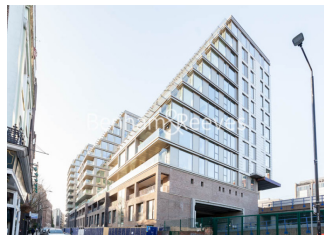

Benham & Reeves

Rosemary Place, Royal Mint Street, E1

£650 per week, £2,817 per month + fees

 1 Bedroom  1 Bathroom  Furnished

A luxurious apartment set within a sought after prestigious development with superb resident facilities, conveniently located near Angel and Old Street stations.

Please [click here](#) for full detail

Property features

Luxury One Bedroom Apartment | Open Plan Reception With Balcony | Fitted Kitchen With Fully Integrated Appliances | Double Bedroom With Built In Wardrobe | Bespoke Bathroom With Vanity Cabinet | EPC-B | Wood Floors, Full Length Windows, Air Cooling | Fully Equipped & Professionally Managed Apartment | Close To The City & Easy Reach Of Canary Wharf & The WestEnd | Short Walk To Tower Hill Underground & Tower Gateway DLR

Benham & Reeves

Rosemary Place, Royal Mint Street, E1

£650 per week, £2,817 per month + fees

www.benhams.com

Level 9

APARTMENT R-03.09	
1 BEDROOM	
Living/Dining	7.8m x 5.2m / 25'6" x 17'0"
Master Bedroom	4.0m x 3.3m / 13'1" x 10'8"
Total area	52 sq m / 564 sq ft
Balcony	6 sq m / 66 sq ft