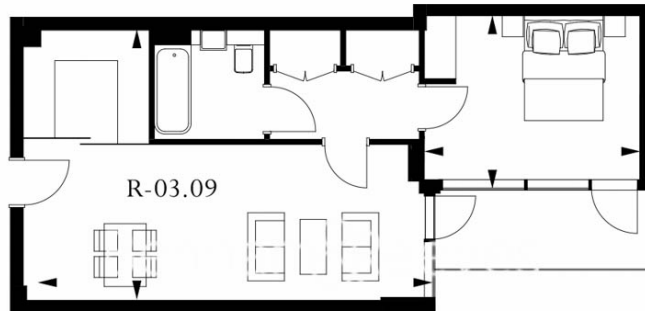

Rosemary Place, Royal Mint Street, E1

£650 per week, £2,817 per month + fees

www.benhams.com

Level 9

APARTMENT R-03.09	
1 BEDROOM	
Living/Dining	7.8m x 5.2m / 25'6" x 17'0"
Master Bedroom	4.0m x 3.3m / 13'1" x 10'8"
Total area	52 sq m / 564 sq ft
Balcony	6 sq m / 66 sq ft