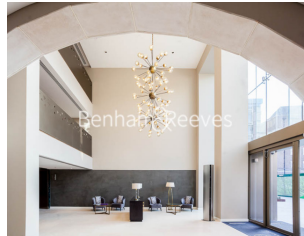

Benham & Reeves

Rosemary Place, Royal Mint Street, E1

£650 per week, £2,817 per month + fees

 1 Bedroom  1 Bathroom  Furnished

A luxurious apartment set within a sought after prestigious development with superb resident facilities, conveniently located near Angel and Old Street stations.

Please [click here](#) for full detail

Property features

Luxury One Bedroom Apartment | Open Plan Reception With Balcony | Fitted Kitchen With Fully Integrated Appliances | Double Bedroom With Built In Wardrobe | Bespoke Bathroom With Vanity Cabinet | EPC-B | Wood Floors, Full Length Windows, Air Cooling | Fully Equipped & Professionally Managed Apartment | Close To The City & Easy Reach Of Canary Wharf & The WestEnd | Short Walk To Tower Hill Underground & Tower Gateway DLR

Benham & Reeves

Rosemary Place, Royal Mint Street, E1

£650 per week, £2,817 per month + fees

www.benhams.com

Level 9

APARTMENT R-03.09	
1 BEDROOM	
Living/Dining	7.8m x 5.2m / 25'6" x 17'0"
Master Bedroom	4.0m x 3.3m / 13'1" x 10'8"
Total area	52 sq m / 564 sq ft
Balcony	6 sq m / 66 sq ft