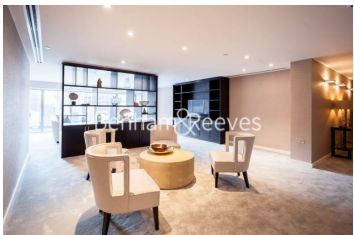

Benham & Reeves

Rosemary Place, Royal Mint Street, E1

£650 per week, £2,817 per month + fees

 1 Bedroom  1 Bathroom  Furnished

A luxurious apartment set within a sought after prestigious development with superb resident facilities, conveniently located near Angel and Old Street stations.

Please [click here](#) for full detail

Property features

Luxury One Bedroom Apartment | Open Plan Reception With Balcony | Fitted Kitchen With Fully Integrated Appliances | Double Bedroom With Built In Wardrobe | Bespoke Bathroom With Vanity Cabinet | EPC-B | Wood Floors, Full Length Windows, Air Cooling | Fully Equipped & Professionally Managed Apartment | Close To The City & Easy Reach Of Canary Wharf & The WestEnd | Short Walk To Tower Hill Underground & Tower Gateway DLR

Benham & Reeves

Rosemary Place, Royal Mint Street, E1

£650 per week, £2,817 per month + fees

www.benhams.com

Level 9

APARTMENT R-03.09	
1 BEDROOM	
Living/Dining	7.8m x 5.2m / 25'6" x 17'0"
Master Bedroom	4.0m x 3.3m / 13'1" x 10'8"
Total area	52 sq m / 564 sq ft
Balcony	6 sq m / 66 sq ft