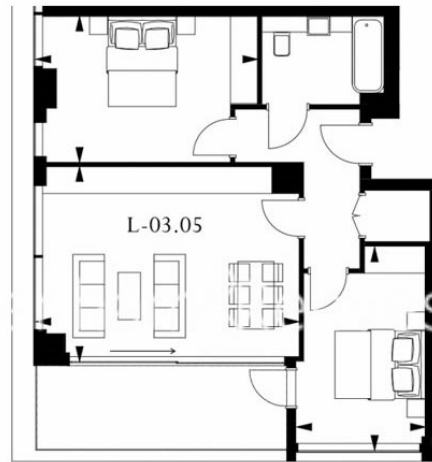

# Rosemary Place, Royal Mint Street, E1

£765 per week, £3,315 per month + fees

www.benhams.com

APARTMENT L-03.05  
2 BEDROOM

Living/Dining	5.8m x 4.4m / 19'0" x 14'4"
Master Bedroom	4.9m x 3.2m / 16'1" x 10'5"
Bedroom 2	2.9m x 4.5m / 9'5" x 14'8"
Total area	66 sq m / 711 sq ft
Balcony	10 sq m / 111 sq ft

Floor Plan measurements are approximate and are for illustrative purposes only. While we do not doubt the floor plans accuracy, we make no guarantee, warranty or representation as to the accuracy and completeness of the floor plan.