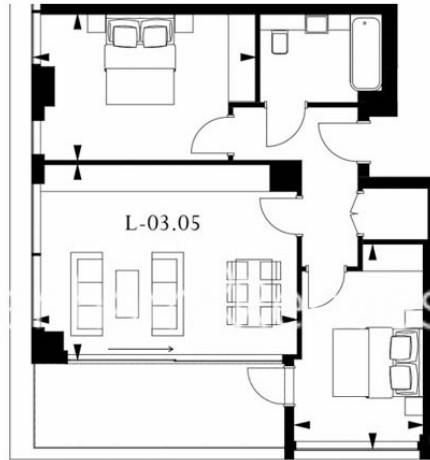

# Rosemary Place, Royal Mint Street, E1

£765 per week, £3,315 per month + fees

www.benhams.com

APARTMENT L-03.05  
2 BEDROOM

Living/Dining	5.8m x 4.4m / 19'0" x 14'4"
Master Bedroom	4.9m x 3.2m / 16'1" x 10'5"
Bedroom 2	2.9m x 4.5m / 9'5" x 14'8"
Total area	66 sq m / 711 sq ft
Balcony	10 sq m / 111 sq ft

Floor Plan measurements are approximate and are for illustrative purposes only. While we do not doubt the floor plans accuracy, we make no guarantee, warranty or representation as to the accuracy and completeness of the floor plan.