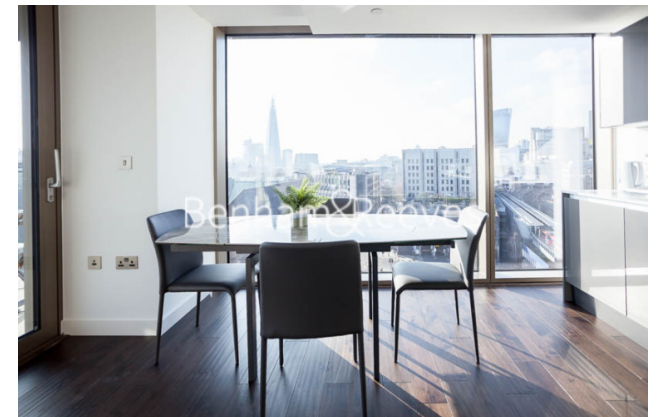

2 Bedrooms   1 Bathroom   Furnished

Luxury apartment situated a highly sought after prestigious development. a short walk into The City and moments from Tower Hill (Underground), Tower Gateway (DLR) & Fenchurch Street (mainline railway) stations.

Please [click here](#) for full detail

Property features

Luxury 2 Bedroom Apartment | Open Plan Reception With Balcony | Fitted Kitchen With Integrated Siemens Appliances | 2 Well Equipped Double Bedrooms | Bespoke Family Size Bathroom | EPC-B | Wood Floors, LED Mood Lighting, Underfloor Heating & Comfort | 24hr Concierge, Residents Lounge, Pool, Jacuzzi, Gym & Cinem | Short Walk To The City, St Katherines Docks | Moments From Tower Hill Underground & Tower Gateway DLR Stat

For more information about this property, please call our Wapping branch on

020 7680 8900

Redress & Client Money Protection :

Benham and Reeves are members of The Property Ombudsman redress scheme and have Client Money protection with ARLA Propertymark. You can find more information on our website at <https://www.benhams.com/membership/>

Benham & Reeves