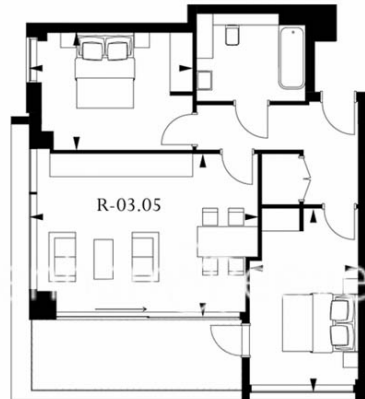

Lavender Place, Royal Mint Street, E1

£830 per week, £3,597 per month + fees

www.benhams.com

Level 3

APARTMENT R-03.05
2 BEDROOM
Living/Dining 6.0m x 4.3m / 19'7" x 14'1"
Master Bedroom 2.9m x 4.8m / 9'5" x 15'8"
Bedroom 2.4m x 3.1m / 14'1" x 10'2"
Total area 68 sq m / 735 sq ft
Balcony 10 sq m / 111 sq ft