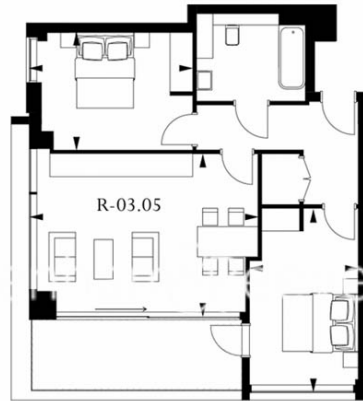

Lavender Place, Royal Mint Street, E1

£830 per week, £3,597 per month + fees

www.benhams.com

Level 3

APARTMENT R-03.05
2 BEDROOM
Living/Dining 6.0m x 4.3m / 19'7" x 14'1"
Master Bedroom 2.9m x 4.8m / 9'5" x 15'8"
Bedroom 2 4.3m x 3.1m / 14'1" x 10'2"
Total area 68 sq m / 735 sq ft
Balcony 10 sq m / 111 sq ft