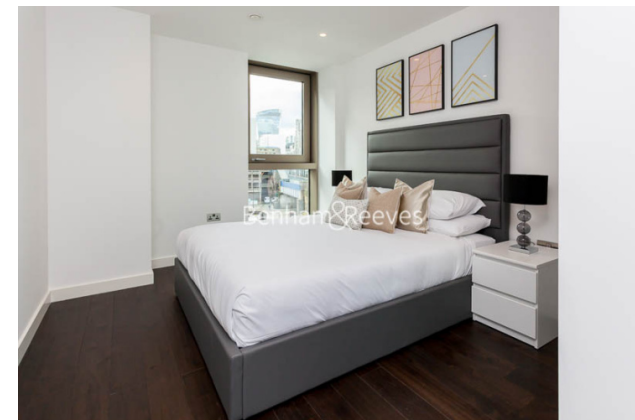

Benham & Reeves

Lavender Place, Royal Mint Street, E1

£830 per week, £3,597 per month + fees

 2 Bedrooms  1 Bathroom  Furnished

Luxury apartment situated within highly sought after development with stunning amenities, a short walk into The City and moments from Tower Gateway DLR and Tower Hill Underground stations.

Please [click here](#) for full detail

Property features

Luxury Two Bedroom Apartment | Open Plan Reception With Balcony | Fitted Kitchen With Integrated Siemens Appliances | 2 Well Equipped Double Bedrooms | Bespoke Family Size Bathroom | EPC-B | Wood Floors, LED Mood Lighting, Underfloor Heating | 24hr Concierge, Residents Lounge, Pool, Jacuzzi, Gym & Cinema | Communal Roof & Lower Terraces & Recreation Room | Near Tower Hill Underground Station, Tower Gateway DLR

Benham & Reeves

Lavender Place, Royal Mint Street, E1

£830 per week, £3,597 per month + fees

www.benhams.com

Level 3

APARTMENT R-03.05
2 BEDROOM
Living/Dining 6.0m x 4.3m / 19'7" x 14'1"
Master Bedroom 2.9m x 4.8m / 9'5" x 15'8"
Bedroom 2.4m x 3.1m / 14'1" x 10'2"
Total area 68 sq m / 735 sq ft
Balcony 10 sq m / 111 sq ft