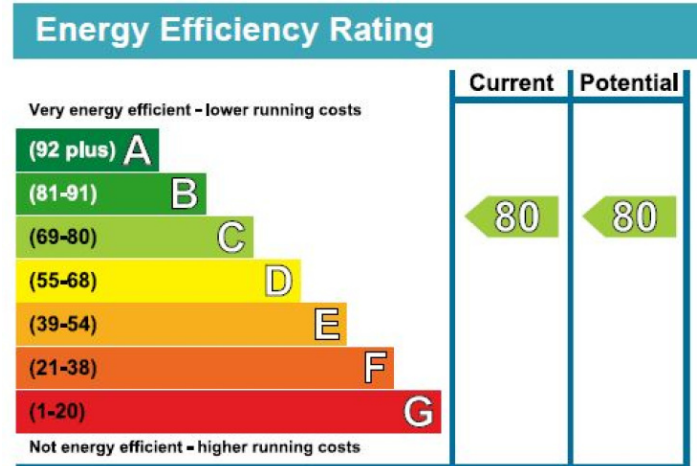

Lavender Place, Royal Mint Street, E1

£575 per week, £2,492 per month + fees

www.benhams.com

London branches open six days a week Mon - Sat

Canary Wharf | City | Colindale | Dartmouth Park | Ealing | Fulham
Hammersmith | Hampstead | Highgate | Hyde Park | Kensington | Kew
Knightsbridge | Nine Elms | Shoreditch | Southall | Surrey Quays
Wapping | Wembley | White City | Woolwich

International offices

China | Hong Kong SAR | India | Indonesia | Qatar | Malaysia | Middle East | Pakistan
Singapore | South Africa | Thailand | Turkey