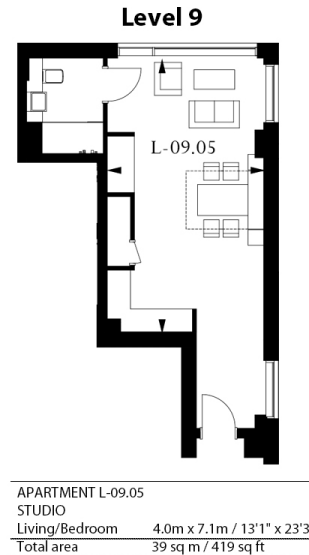

Lavender Place, Royal Mint Street, E1

£575 per week, £2,492 per month + fees

www.benhams.com

London branches open six days a week Mon - Sat

Canary Wharf | City | Colindale | Dartmouth Park | Ealing | Fulham
Hammersmith | Hampstead | Highgate | Hyde Park | Kensington | Kew
Knightsbridge | Nine Elms | Shoreditch | Southall | Surrey Quays
Wapping | Wembley | White City | Woolwich

International offices

China | Hong Kong SAR | India | Indonesia | Qatar | Malaysia | Middle East | Pakistan
Singapore | South Africa | Thailand | Turkey