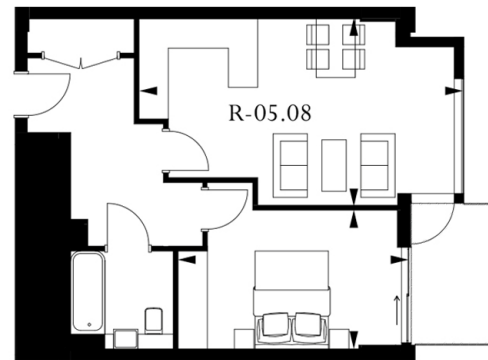

Rosemary Place, Royal Mint Gardens, E1

£600 per week, £2,600 per month + fees

www.benhams.com

Level 5

APARTMENT R-05.08	
1 BEDROOM	
Living/Dining	6.6m x 3.8m / 21'7" x 12'5"
Master Bedroom	4.7m x 2.8m / 15'4" x 9'2"
Total area	51 sq m / 551 sq ft
Balcony	5 sq m / 55 sq ft