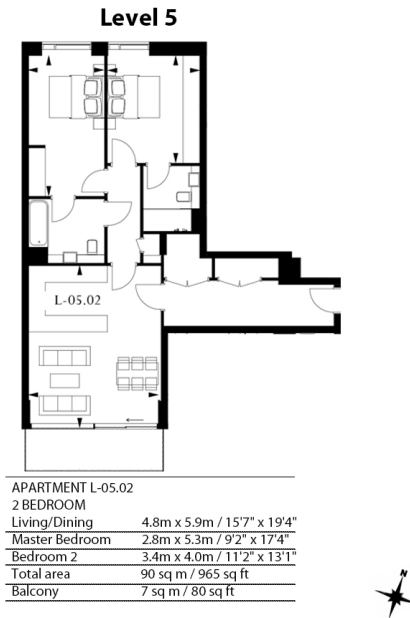

Lavender Place, Royal Mint Gardens, E1

£865 per week, £3,748 per month + fees

www.benhams.com

London branches open six days a week Mon - Sat

Canary Wharf | City | Colindale | Dartmouth Park | Ealing | Fulham
Hammersmith | Hampstead | Highgate | Hyde Park | Kensington | Kew
Knightsbridge | Nine Elms | Shoreditch | Southall | Surrey Quays
Wapping | Wembley | White City | Woolwich

International offices

China | Hong Kong SAR | India | Indonesia | Qatar | Malaysia | Middle East | Pakistan
Singapore | South Africa | Thailand | Turkey