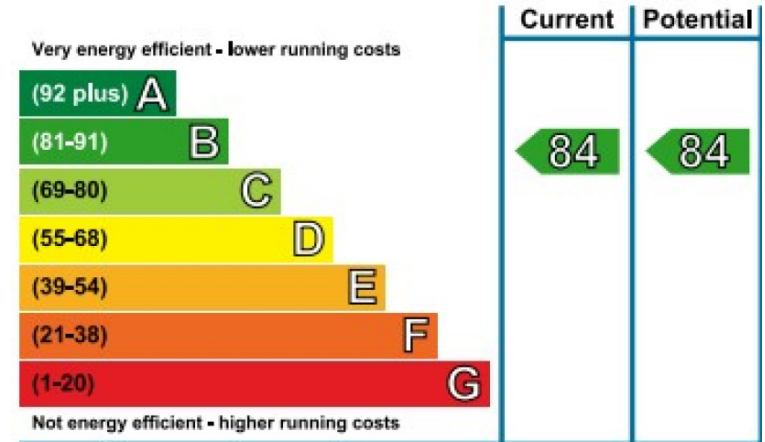

Lavender Place, Royal Mint Gardens, E1

£865 per week, £3,748 per month + fees

www.benhams.com

London branches open six days a week Mon - Sat

Canary Wharf | City | Colindale | Dartmouth Park | Ealing | Fulham
Hammersmith | Hampstead | Highgate | Hyde Park | Kensington | Kew
Knightsbridge | Nine Elms | Shoreditch | Southall | Surrey Quays
Wapping | Wembley | White City | Woolwich

International offices

China | Hong Kong SAR | India | Indonesia | Qatar | Malaysia | Middle East | Pakistan
Singapore | South Africa | Thailand | Turkey