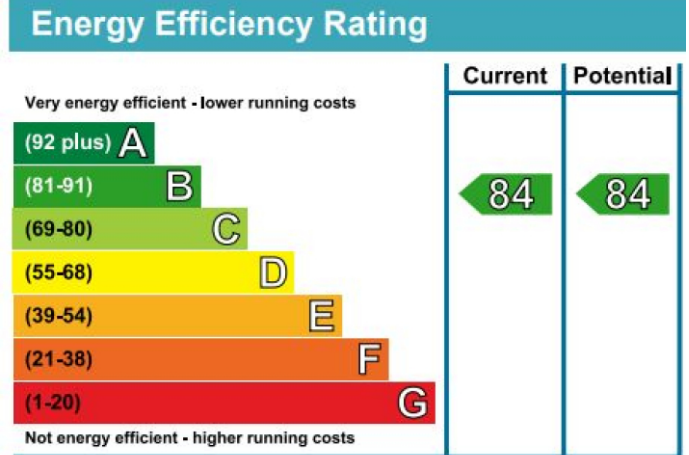

London branches open six days a week Mon - Sat

Canary Wharf | City | Colindale | Dartmouth Park | Ealing | Fulham
Hammersmith | Hampstead | Highgate | Hyde Park | Kensington | Kew
Knightsbridge | Nine Elms | Shoreditch | Southall | Surrey Quays
Wapping | Wembley | White City | Woolwich

International offices

China | Hong Kong SAR | India | Indonesia | Qatar | Malaysia | Middle East | Pakistan
Singapore | South Africa | Thailand | Turkey