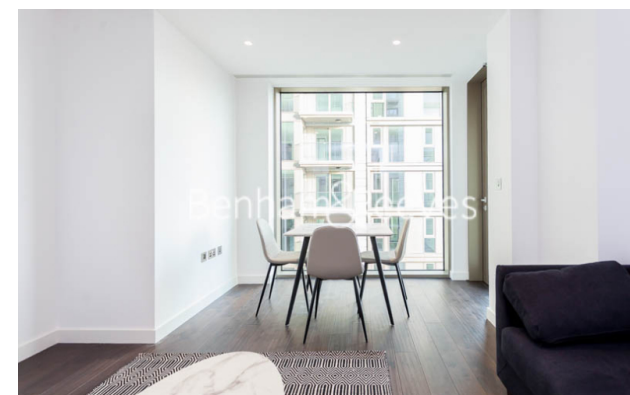

1 Bedroom   1 Bathroom   Furnished

Luxury apartment situated within prestigious development in Aldgate with extravagant facilities located a brief walk into the City and minutes from Tower Hill Underground and Tower Gateway DLR.

Please [click here](#) for full detail

Property features

Luxury One Bedroom Apartment | Open Plan Reception / Living Area With Balcony | Interior Designed & Fully Equipped | Bespoke Fitted Kitchen With Integrated Siemens Appliances | Floor To Ceiling Windows & Balcony | EPC-B | Timber Floors, LED Mood Lighting, Underfloor Heating | Concierge, Residents Lounge, Pool, Jacuzzi, Gym & Yoga | Short Walk To The City, St Catherines Docks | Tower Hill (Underground), Tower Gateway

For more information about this property, please call our Wapping branch on

020 7680 8900

Redress & Client Money Protection :

Benham and Reeves are members of The Property Ombudsman redress scheme and have Client Money protection with ARLA Propertymark. You can find more information on our website at <https://www.benhams.com/membership/>

Benham & Reeves