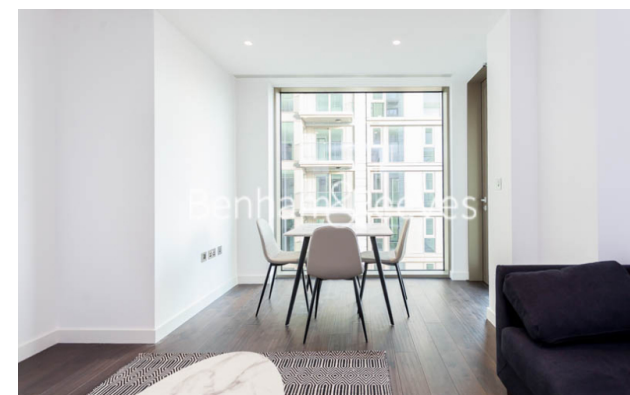

1 Bedroom   1 Bathroom   Furnished

Luxury apartment situated within prestigious development in Aldgate with extravagant facilities located a brief walk into the City and minutes from Tower Hill Underground and Tower Gateway DLR.

Please [click here](#) for full detail

Property features

Luxury One Bedroom Apartment | Open Plan Reception / Living Area With Balcony | Interior Designed & Fully Equipped | Bespoke Fitted Kitchen With Integrated Siemens Appliances | Floor To Ceiling Windows & Balcony | EPC-B | Timber Floors, LED Mood Lighting, Underfloor Heating | Concierge, Residents Lounge, Pool, Jacuzzi, Gym & Yoga | Short Walk To The City, St Catherines Docks | Tower Hill (Underground), Tower Gateway

For more information about this property,
please call our Wapping branch on

020 7680 8900

Redress & Client Money Protection :

Benham and Reeves are members of The Property Ombudsman redress scheme and have Client Money protection with ARLA Propertymark. You can find more information on our website at <https://www.benhams.com/membership/>

Benham & Reeves