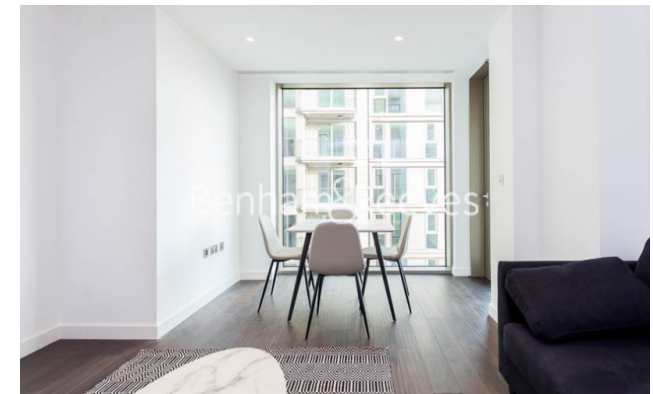

1 Bedroom   1 Bathroom   Furnished

Luxury apartment situated within prestigious development in Aldgate with extravagant facilities located a brief walk into the City and minutes from Tower Hill Underground and Tower Gateway DLR.

Please [click here](#) for full detail

Property features

Luxury One Bedroom Apartment | Open Plan Reception / Living Area With Balcony | Interior Designed & Fully Equipped | Bespoke Fitted Kitchen With Integrated Siemens Appliances | Floor To Ceiling Windows & Balcony | EPC-B | Timber Floors, LED Mood Lighting, Underfloor Heating | Concierge, Residents Lounge, Pool, Jacuzzi, Gym & Yoga | Short Walk To The City, St Catherines Docks | Tower Hill (Underground), Tower Gateway

For more information about this property, please call our Wapping branch on

020 7680 8900

Redress & Client Money Protection :

Benham and Reeves are members of The Property Ombudsman redress scheme and have Client Money protection with ARLA Propertymark. You can find more information on our website at <https://www.benhams.com/membership/>

Benham & Reeves