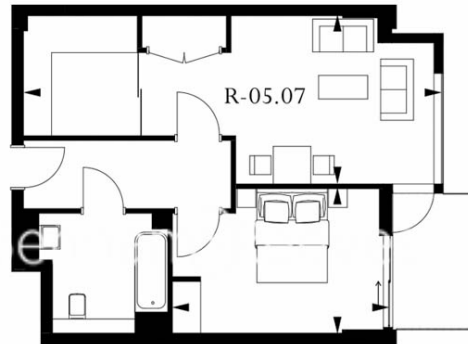

Rosemary Building, Royal Mint Gardens, E1

£650 per week, £2,817 per month + fees

www.benhams.com

Level 5

APARTMENT R-05.07	
1 BEDROOM	
Living/Dining	8.9m x 3.6m / 29'2" x 11'8"
Master Bedroom	4.6m x 3.1m / 15'1" x 10'2"
Total area	54 sq m / 579 sq ft
Balcony	5 sq m / 55 sq ft