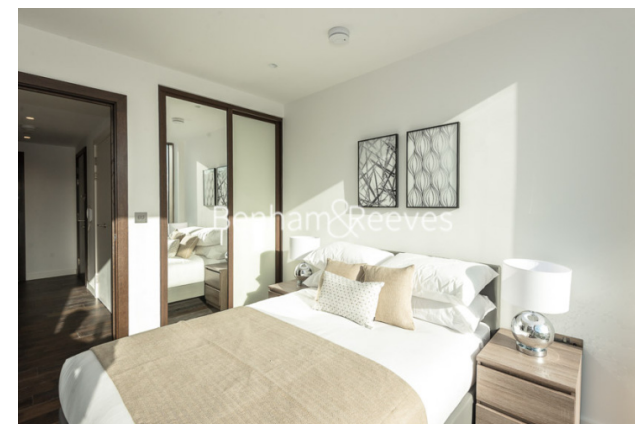

Benham & Reeves

**Lavender Building, Royal Mint Gardens, Tower Hill,
E1**

£750 per week, £3,250 per month + fees

 2 Bedrooms  1 Bathroom  Furnished

Tailored apartment within a prestigious development in Wapping, located a short walk from The City and within easy reach of Tower Hill Underground Station for prompt access into Canary Wharf.

Please [click here](#) for full detail

Property features

Luxury 2 Bedroom Apartment | Open Plan Reception / Living Area With Balcony | Bespoke Fitted Kitchen With Integrated Siemens Appliances | 2 Well Equipped Double Bedrooms | Luxury Bathroom With Bespoke Vanity Counter | EPC-B | Timber Floors, LED Mood Lighting, Underfloor Heating | Concierge, Residents Lounge, Pool, Jacuzzi & Gym | Cinema / Screening Room, Games / Recreation Room & Residents | Tower Hill (Underground), Tower Gateway (DLR)

Benham & Reeves

Lavender Building, Royal Mint Gardens, Tower Hill, E1

www.benhams.com

£750 per week, £3,250 per month + fees

APARTMENT L-03.05	
2 BEDROOM	
Living/Dining	5.8m x 4.4m / 19'0" x 14'4"
Master Bedroom	4.9m x 3.2m / 16'1" x 10'5"
Bedroom 2	2.9m x 4.5m / 9'5" x 14'8"
Total area	66 sq m / 711 sq ft
Balcony	10 sq m / 111 sq ft