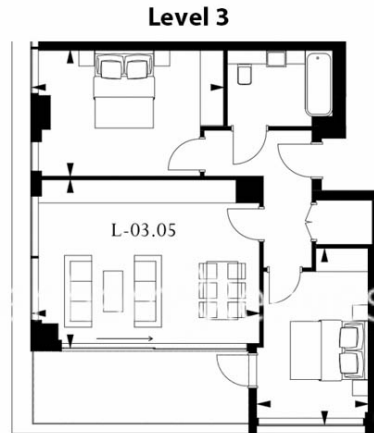

Lavender Building, Royal Mint Gardens, Tower Hill, E1

www.benhams.com

£750 per week, £3,250 per month + fees

APARTMENT L-03.05	
2 BEDROOM	
Living/Dining	5.8m x 4.4m / 19'0" x 14'4"
Master Bedroom	4.9m x 3.2m / 16'1" x 10'5"
Bedroom 2	2.9m x 4.5m / 9'5" x 14'8"
Total area	66 sq m / 711 sq ft
Balcony	10 sq m / 111 sq ft