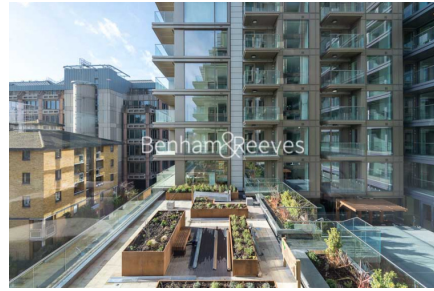

Benham & Reeves

**Lavender Building, Royal Mint Gardens, Tower Hill,
E1**

£750 per week, £3,250 per month + fees

 2 Bedrooms  1 Bathroom  Furnished

Tailored apartment within a prestigious development in Wapping, located a short walk from The City and within easy reach of Tower Hill Underground Station for prompt access into Canary Wharf.

Please [click here](#) for full detail

Property features

Luxury 2 Bedroom Apartment | Open Plan Reception / Living Area With Balcony | Bespoke Fitted Kitchen With Integrated Siemens Appliances | 2 Well Equipped Double Bedrooms | Luxury Bathroom With Bespoke Vanity Counter | EPC-B | Timber Floors, LED Mood Lighting, Underfloor Heating | Concierge, Residents Lounge, Pool, Jacuzzi & Gym | Cinema / Screening Room, Games / Recreation Room & Residents | Tower Hill (Underground), Tower Gateway (DLR)

Benham & Reeves

Lavender Building, Royal Mint Gardens, Tower Hill, E1

www.benhams.com

£750 per week, £3,250 per month + fees

APARTMENT L-03.05	
2 BEDROOM	
Living/Dining	5.8m x 4.4m / 19'0" x 14'4"
Master Bedroom	4.9m x 3.2m / 16'1" x 10'5"
Bedroom 2	2.9m x 4.5m / 9'5" x 14'8"
Total area	66 sq m / 711 sq ft
Balcony	10 sq m / 111 sq ft