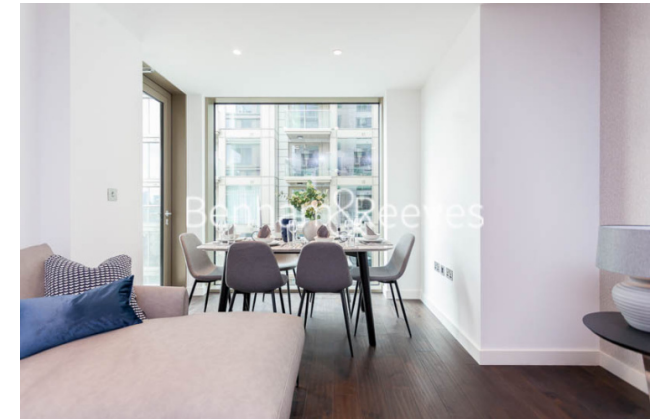

2 Bedrooms   2 Bathrooms   Furnished

Luxury apartment situated within a coveted, prestigious development with outstanding facilities in Aldgate. Located within a short walk into The City and minutes from Tower Hill (Underground), Tower Gateway (DLR) & Fenchurch Street (mainline railway).

Please [click here](#) for full detail

Property features

Luxury 2 Bedroom Apartment | Open Plan Reception Area With Private Balcony | Fitted Kitchen With Integrated Siemens Appliances | 2 Well Equipped Double Bedrooms | Luxury Bathroom & En-Suite Wet Room With Vanity Counter | EPC-B | Timber Floors, LED Mood Lighting, Underfloor Heating | Concierge, Residents Lounge, Pool, Jacuzzi, Gym & Yoga | Short Walk To The City, St Katherine's Docks | Tower Hill (Underground), Tower Gateway (DLR)

For more information about this property,
please call our Wapping branch on

020 7680 8900

Redress & Client Money Protection :

Benham and Reeves are members of The Property Ombudsman redress scheme and have Client Money protection with ARLA Propertymark. You can find more information on our website at <https://www.benhams.com/membership/>

Benham & Reeves