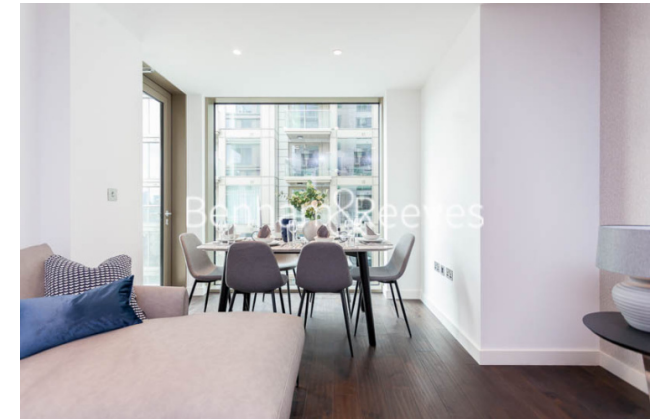

2 Bedrooms   2 Bathrooms   Furnished

Luxury apartment situated within a coveted, prestigious development with outstanding facilities in Aldgate. Located within a short walk into The City and minutes from Tower Hill (Underground), Tower Gateway (DLR) & Fenchurch Street (mainline railway).

Please [click here](#) for full detail

Property features

Luxury 2 Bedroom Apartment | Open Plan Reception Area With Private Balcony | Fitted Kitchen With Integrated Siemens Appliances | 2 Well Equipped Double Bedrooms | Luxury Bathroom & En-Suite Wet Room With Vanity Counter | EPC-B | Timber Floors, LED Mood Lighting, Underfloor Heating | Concierge, Residents Lounge, Pool, Jacuzzi, Gym & Yoga | Short Walk To The City, St Katherines Docks | Tower Hill (Underground), Tower Gateway (DLR)

For more information about this property,
please call our Wapping branch on

020 7680 8900

Redress & Client Money Protection :

Benham and Reeves are members of The Property Ombudsman redress scheme and have Client Money protection with ARLA Propertymark. You can find more information on our website at <https://www.benhams.com/membership/>

Benham & Reeves