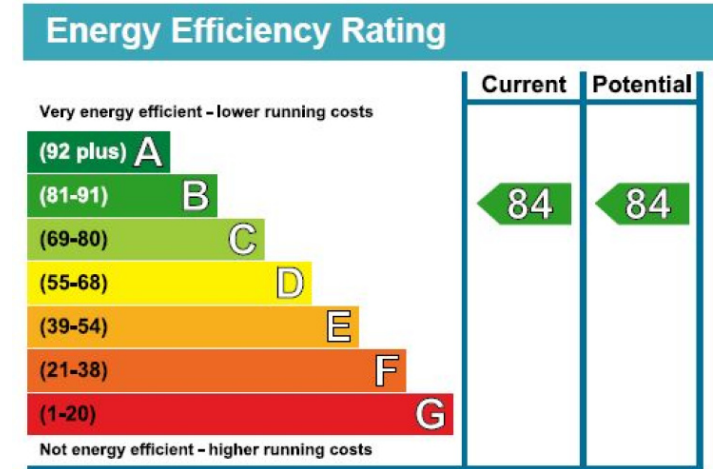

Lavender Place, Royal Mint Gardens, E1

£850 per week, £3,683 per month + fees

www.benhams.com

London branches open six days a week Mon - Sat

Canary Wharf | City | Colindale | Dartmouth Park | Ealing | Fulham
Hammersmith | Hampstead | Highgate | Hyde Park | Kensington | Kew
Knightsbridge | Nine Elms | Shoreditch | Southall | Surrey Quays
Wapping | Wembley | White City | Woolwich

International offices

China | Hong Kong SAR | India | Indonesia | Israel | Malaysia | Middle East | Pakistan
Qatar | Singapore | South Africa | Thailand | Turkey