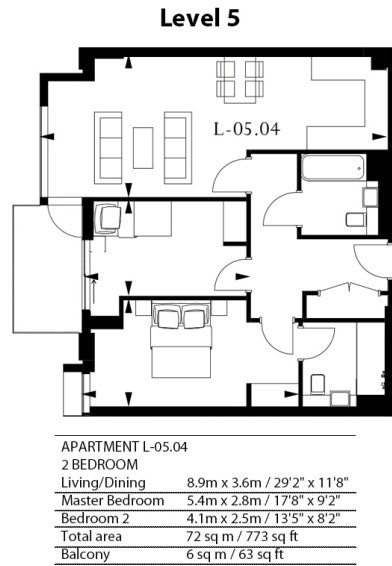

Lavender Place, Royal Mint Gardens, E1

£850 per week, £3,683 per month + fees

www.benhams.com

London branches open six days a week Mon - Sat

Canary Wharf | City | Colindale | Dartmouth Park | Ealing | Fulham
Hammersmith | Hampstead | Highgate | Hyde Park | Kensington | Kew
Knightsbridge | Nine Elms | Shoreditch | Southall | Surrey Quays
Wapping | Wembley | White City | Woolwich

International offices

China | Hong Kong SAR | India | Indonesia | Qatar | Malaysia | Middle East | Pakistan
Singapore | South Africa | Thailand | Turkey