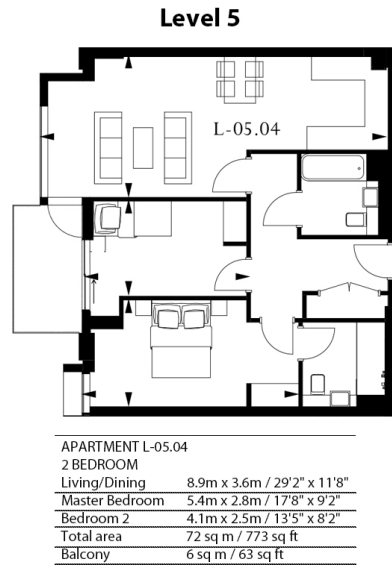

Lavender Place, Royal Mint Gardens, E1

£850 per week, £3,683 per month + fees

www.benhams.com

London branches open six days a week Mon - Sat

Canary Wharf | City | Colindale | Dartmouth Park | Ealing | Fulham
Hammersmith | Hampstead | Highgate | Hyde Park | Kensington | Kew
Knightsbridge | Nine Elms | Shoreditch | Southall | Surrey Quays
Wapping | Wembley | White City | Woolwich

International offices

China | Hong Kong SAR | India | Indonesia | Israel | Malaysia | Middle East | Pakistan
Qatar | Singapore | South Africa | Thailand | Turkey