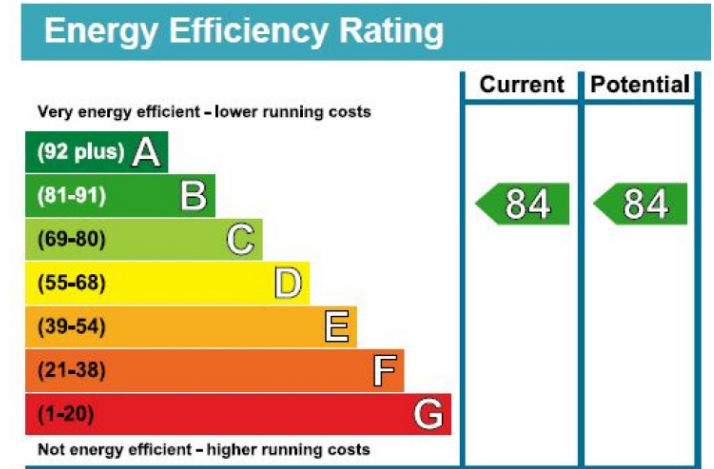

Lavender Place, Royal Mint Gardens, E1

£850 per week, £3,683 per month + fees

www.benhams.com

London branches open six days a week Mon - Sat

Canary Wharf | City | Colindale | Dartmouth Park | Ealing | Fulham
Hammersmith | Hampstead | Highgate | Hyde Park | Kensington | Kew
Knightsbridge | Nine Elms | Shoreditch | Southall | Surrey Quays
Wapping | Wembley | White City | Woolwich

International offices

China | Hong Kong SAR | India | Indonesia | Qatar | Malaysia | Middle East | Pakistan
Singapore | South Africa | Thailand | Turkey