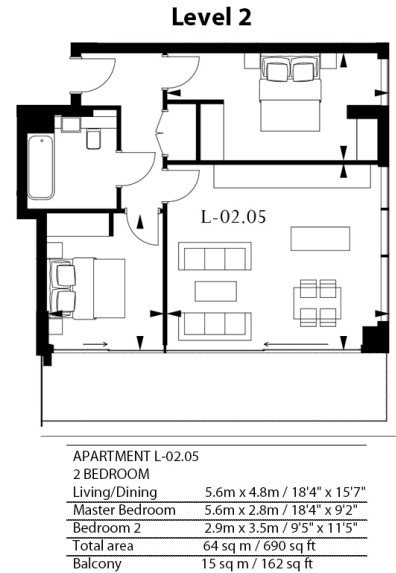

Lavender Place, Royal Mint Gardens, E1

£800 per week, £3,467 per month + fees

www.benhams.com

London branches open six days a week Mon - Sat

Canary Wharf | City | Colindale | Dartmouth Park | Ealing | Fulham
Hammersmith | Hampstead | Highgate | Hyde Park | Kensington | Kew
Knightsbridge | Nine Elms | Shoreditch | Southall | Surrey Quays
Wapping | Wembley | White City | Woolwich

International offices

China | Hong Kong SAR | India | Indonesia | Qatar | Malaysia | Middle East | Pakistan
Singapore | South Africa | Thailand | Turkey