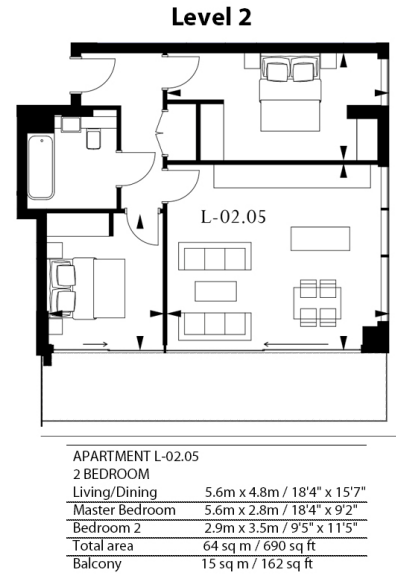

Lavender Place, Royal Mint Gardens, E1

£800 per week, £3,467 per month + fees

www.benhams.com

London branches open six days a week Mon - Sat

Canary Wharf | City | Colindale | Dartmouth Park | Ealing | Fulham
Hammersmith | Hampstead | Highgate | Hyde Park | Kensington | Kew
Knightsbridge | Nine Elms | Shoreditch | Southall | Surrey Quays
Wapping | Wembley | White City | Woolwich

International offices

China | Hong Kong SAR | India | Indonesia | Qatar | Malaysia | Middle East | Pakistan
Singapore | South Africa | Thailand | Turkey