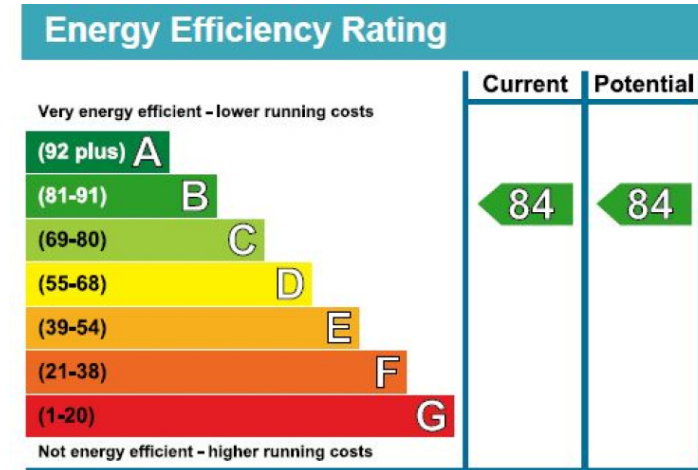

Lavender Place, Royal Mint Gardens, E1

£800 per week, £3,467 per month + fees

www.benhams.com

London branches open six days a week Mon - Sat

Canary Wharf | City | Colindale | Dartmouth Park | Ealing | Fulham
Hammersmith | Hampstead | Highgate | Hyde Park | Kensington | Kew
Knightsbridge | Nine Elms | Shoreditch | Southall | Surrey Quays
Wapping | Wembley | White City | Woolwich

International offices

China | Hong Kong SAR | India | Indonesia | Qatar | Malaysia | Middle East | Pakistan
Singapore | South Africa | Thailand | Turkey