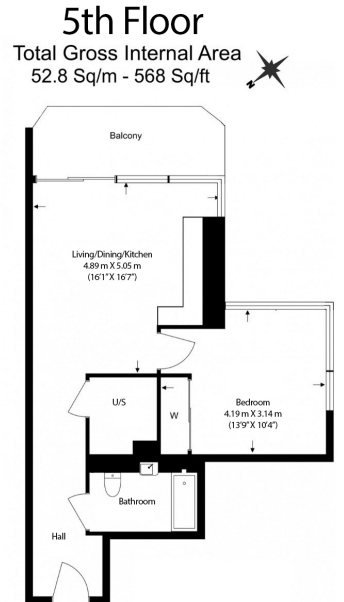

Please [click here](#) for full detail

Property features

1 x Double Bedroom with Large Built in Wardrobes | Open Plan Large Reception with Dining Area / Large Windows | Fully Fitted Kitchen Integrated with Well-Known Appliances | Air Ventilation / Central Heating / Private Balcony | Internal Area 560 Sq Ft / Large Storage Room | EPC-B | Contemporary 24 Hr Concierge / 24 Hr CCTV , Resident Lounge | Resident Swimming Pool, Gym, Spa and Cinema | Moments to Elizabeth Line Tube station

Benham & Reeves

Brigadier Walk, Royal Arsenal Riverside, SE18

£485 per week, £2,100 per month + fees

www.benhams.com

Benham & Reeves
Floor Plan measurements are approximate and are for illustrative purposes only. While we do not doubt the floor plans accuracy, we make no guarantee, warranty or representation as to the accuracy and completeness of the floor plan.