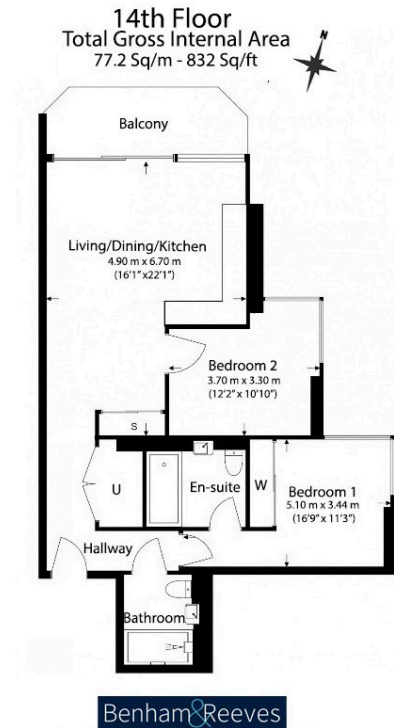

Brigadier Walk, Royal Arsenal Riverside, SE18

£646 per week, £2,800 per month + fees

www.benhams.com

London branches open six days a week Mon - Sat

Canary Wharf | City | Colindale | Dartmouth Park | Ealing | Fulham
Hammersmith | Hampstead | Highgate | Hyde Park | Kensington | Kew
Knightsbridge | Nine Elms | Shoreditch | Southall | Surrey Quays
Wapping | Wembley | White City | Woolwich

International offices

China | Hong Kong SAR | India | Indonesia | Qatar | Malaysia | Middle East | Pakistan
Singapore | South Africa | Thailand | Turkey

Benham&Reeves