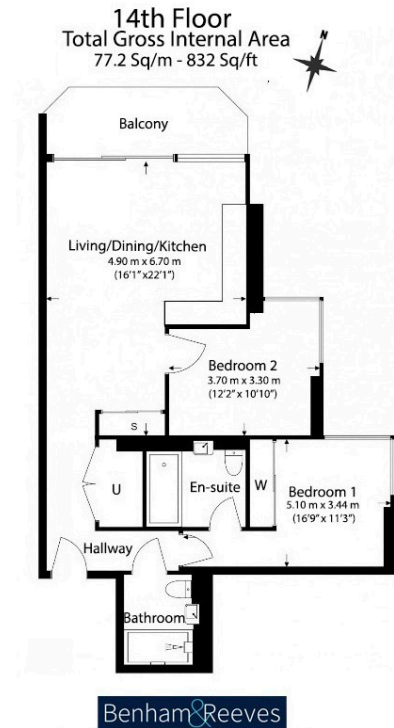

Brigadier Walk, Royal Arsenal Riverside, SE18

£646 per week, £2,800 per month + fees

www.benhams.com