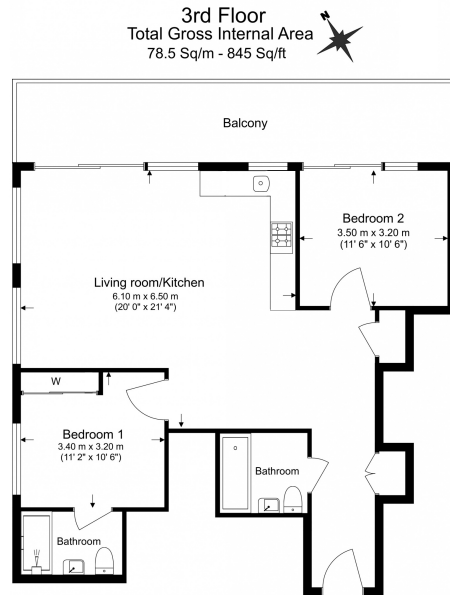

Duke of Wellington Avenue, Royal Arsenal Riverside, SE18

www.benhams.com

£612 per week, £2,652 per month + fees

BenhamReeves

Score	Energy rating	Current	Potential
92+	A		
81-91	B	86 B	86 B
69-80	C		
55-68	D		
39-54	E		
21-38	F		
1-20	G		

London branches open six days a week Mon - Sat

Canary Wharf | City | Colindale | Dartmouth Park | Ealing | Fulham
Hammersmith | Hampstead | Highgate | Hyde Park | Kensington | Kew
Knightsbridge | Nine Elms | Shoreditch | Southall | Surrey Quays
Wapping | Wembley | White City | Woolwich

International offices

China | Hong Kong SAR | India | Indonesia | Qatar | Malaysia | Middle East | Pakistan
Singapore | South Africa | Thailand | Turkey

BenhamReeves