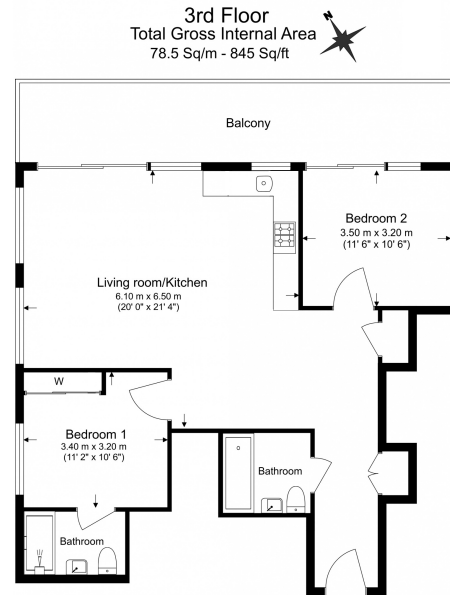

Duke of Wellington Avenue, Royal Arsenal Riverside, SE18

www.benhams.com

£612 per week, £2,652 per month + fees

BenhamReeves

Score	Energy rating	Current	Potential
92+	A		
81-91	B	86 B	86 B
69-80	C		
55-68	D		
39-54	E		
21-38	F		
1-20	G		

London branches open six days a week Mon - Sat

Canary Wharf | City | Colindale | Dartmouth Park | Ealing | Fulham
Hammersmith | Hampstead | Highgate | Hyde Park | Kensington | Kew
Knightsbridge | Nine Elms | Shoreditch | Southall | Surrey Quays
Wapping | Wembley | White City | Woolwich

International offices

China | Hong Kong SAR | India | Indonesia | Israel | Malaysia | Middle East | Pakistan
Qatar | Singapore | South Africa | Thailand | Turkey

BenhamReeves