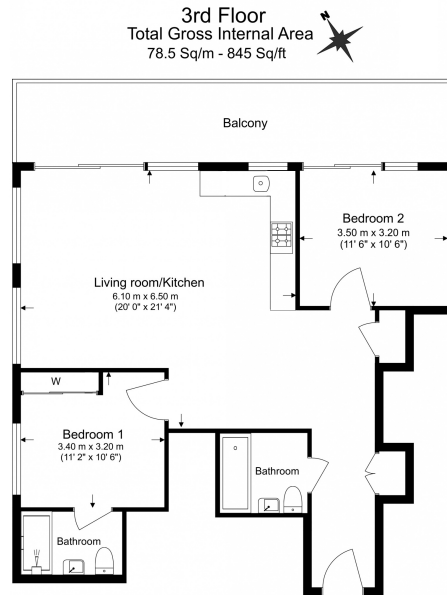

Duke of Wellington Avenue, Royal Arsenal Riverside, SE18

www.benhams.com

£612 per week, £2,652 per month + fees

BenhamReeves

Score	Energy rating	Current	Potential
92+	A		
81-91	B	86 B	86 B
69-80	C		
55-68	D		
39-54	E		
21-38	F		
1-20	G		

London branches open six days a week Mon - Sat

Canary Wharf | City | Colindale | Dartmouth Park | Ealing | Fulham
Hammersmith | Hampstead | Highgate | Hyde Park | Kensington | Kew
Knightsbridge | Nine Elms | Shoreditch | Southall | Surrey Quays
Wapping | Wembley | White City | Woolwich

International offices

China | Hong Kong SAR | India | Indonesia | Qatar | Malaysia | Middle East | Pakistan
Singapore | South Africa | Thailand | Turkey

BenhamReeves