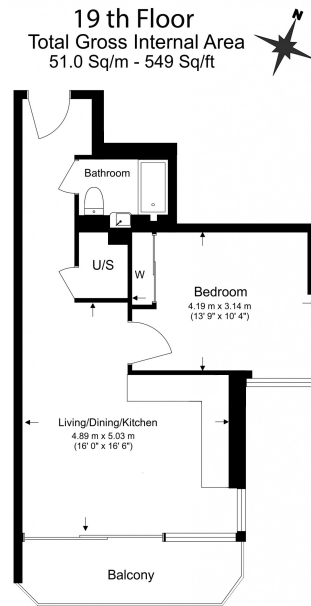

Brigadier Walk, Royal Arsenal Riverside, SE18

£508 per week, £2,201 per month + fees

www.benhams.com

Benham & Reeves

Score	Energy rating	Current	Potential
92+	A		
81-91	B	85 B	85 B
69-80	C		
55-68	D		
39-54	E		
21-38	F		
1-20	G		

London branches open six days a week Mon - Sat

Canary Wharf | City | Colindale | Dartmouth Park | Ealing | Fulham
Hammersmith | Hampstead | Highgate | Hyde Park | Kensington | Kew
Knightsbridge | Nine Elms | Shoreditch | Southall | Surrey Quays
Wapping | Wembley | White City | Woolwich

International offices

China | Hong Kong SAR | India | Indonesia | Qatar | Malaysia | Middle East | Pakistan
Singapore | South Africa | Thailand | Turkey