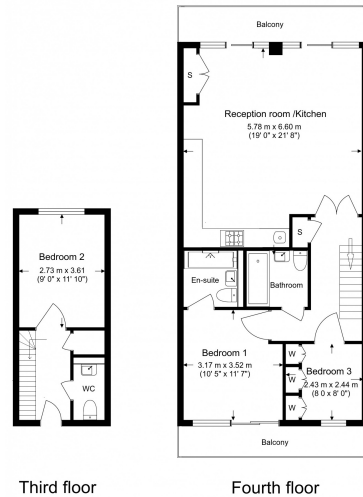

Cadogan Road, Royal Arsenal Riverside, SE18

£669 per week, £2,900 per month + fees

www.benhams.com

Total Gross Internal Area
94.5 Sq/m - 1,017 Sq/ft

Benham & Reeves

Score	Energy rating	Current	Potential
92+	A		
81-91	B		
69-80	C	77 C	77 C
55-68	D		
39-54	E		
21-38	F		
1-20	G		

London branches open six days a week Mon - Sat

Canary Wharf | City | Colindale | Dartmouth Park | Ealing | Fulham
Hammersmith | Hampstead | Highgate | Hyde Park | Kensington | Kew
Knightsbridge | Nine Elms | Shoreditch | Southall | Surrey Quays
Wapping | Wembley | White City | Woolwich