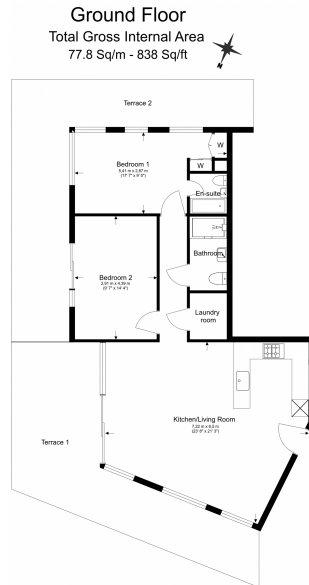

Duke of Wellington Avenue, Royal Arsenal Riverside, SE18

£588 per week, £2,548 per month + fees

www.benhams.com

Benham & Reeves

Score	Energy rating	Current	Potential
92+	A		
81-91	B		
69-80	C	80 C	80 C
55-68	D		
39-54	E		
21-38	F		
1-20	G		

London branches open six days a week Mon - Sat

Canary Wharf | City | Colindale | Dartmouth Park | Ealing | Fulham
Hammersmith | Hampstead | Highgate | Hyde Park | Kensington | Kew
Knightsbridge | Nine Elms | Shoreditch | Southall | Surrey Quays
Wapping | Wembley | White City | Woolwich

International offices

China | Hong Kong SAR | India | Indonesia | Israel | Malaysia | Middle East | Pakistan
Qatar | Singapore | South Africa | Thailand | Turkey

Benham & Reeves