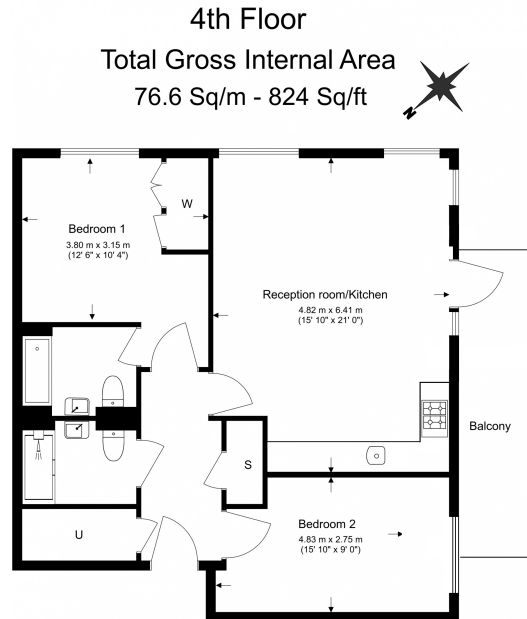

Plumstead Road, Royal Arsenal Riverside, SE18

www.benhams.com

£577 per week, £2,500 per month + fees

Score	Energy rating	Current	Potential
92+	A		
81-91	B	86 B	86 B
69-80	C		
55-68	D		
39-54	E		
21-38	F		
1-20	G		

London branches open six days a week Mon - Sat

Canary Wharf | City | Colindale | Dartmouth Park | Ealing | Fulham
Hammersmith | Hampstead | Highgate | Hyde Park | Kensington | Kew
Knightsbridge | Nine Elms | Shoreditch | Southall | Surrey Quays
Wapping | Wembley | White City | Woolwich

International offices

China | Hong Kong SAR | India | Indonesia | Israel | Malaysia | Middle East | Pakistan
Qatar | Singapore | South Africa | Thailand | Turkey