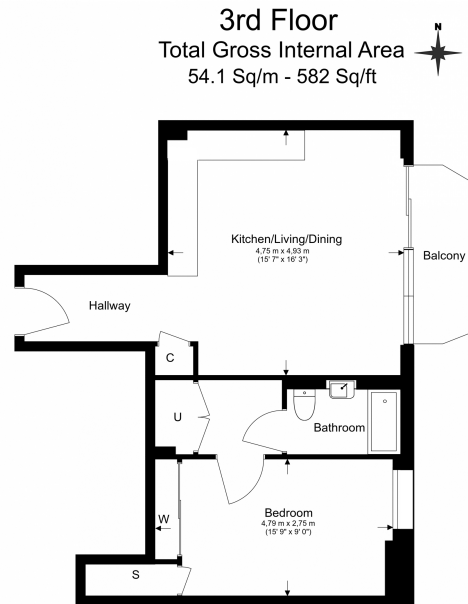

Brigadier Walk, Royal Arsenal Riverside, SE18

£508 per week, £2,201 per month + fees

www.benhams.com