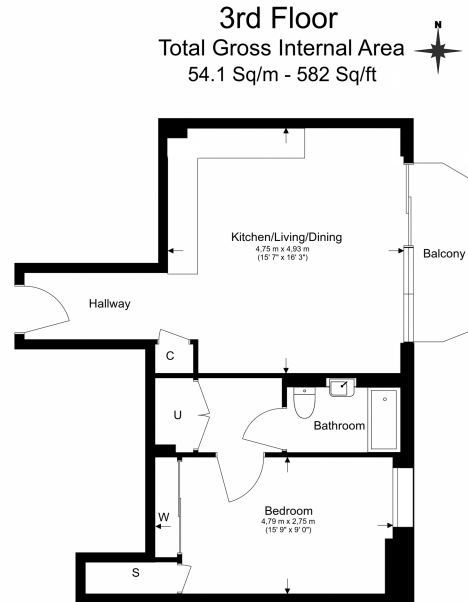

Brigadier Walk, Royal Arsenal Riverside, SE18

£508 per week, £2,201 per month + fees

www.benhams.com