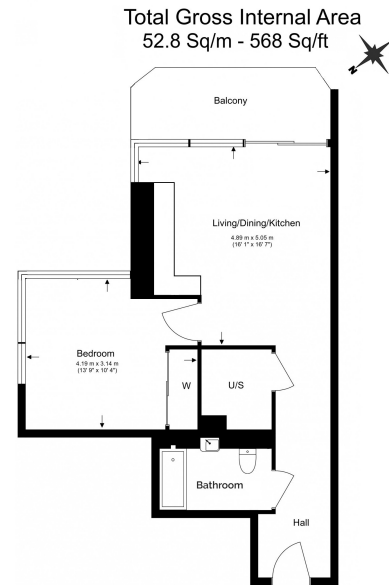

Brigadier Walk, Royal Arsenal Riverside, SE18

£531 per week, £2,301 per month + fees

www.benhams.com

Score	Energy rating	Current	Potential
92+	A		
81-91	B	85 B	85 B
69-80	C		
55-68	D		
39-54	E		
21-38	F		
1-20	G		

London branches open six days a week Mon - Sat

Canary Wharf | City | Colindale | Dartmouth Park | Ealing | Fulham
Hammersmith | Hampstead | Highgate | Hyde Park | Kensington | Kew
Knightsbridge | Nine Elms | Shoreditch | Southall | Surrey Quays
Wapping | Wembley | White City | Woolwich

International offices

China | Hong Kong SAR | India | Indonesia | Qatar | Malaysia | Middle East | Pakistan
Singapore | South Africa | Thailand | Turkey