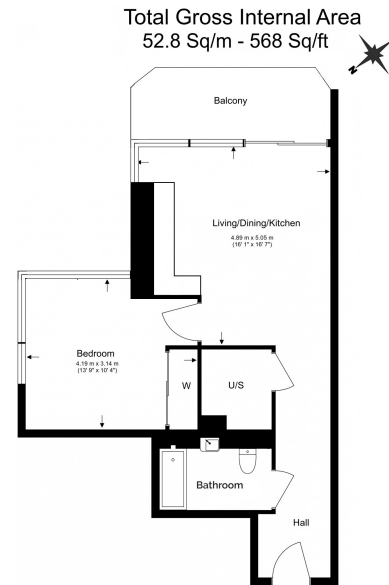

Brigadier Walk, Royal Arsenal Riverside, SE18

£531 per week, £2,301 per month + fees

www.benhams.com

Score	Energy rating	Current	Potential
92+	A		
81-91	B	85 B	85 B
69-80	C		
55-68	D		
39-54	E		
21-38	F		
1-20	G		

London branches open six days a week Mon - Sat

Canary Wharf | City | Colindale | Dartmouth Park | Ealing | Fulham
Hammersmith | Hampstead | Highgate | Hyde Park | Kensington | Kew
Knightsbridge | Nine Elms | Shoreditch | Southall | Surrey Quays
Wapping | Wembley | White City | Woolwich

International offices

China | Hong Kong SAR | India | Indonesia | Israel | Malaysia | Middle East | Pakistan
Qatar | Singapore | South Africa | Thailand | Turkey