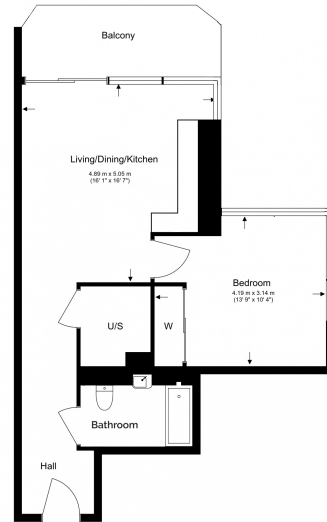

Brigadier Walk, Royal Arsenal Riverside, SE18

£459 per week, £1,989 per month + fees

www.benhams.com

Total Gross Internal Area
52.8 Sq/m - 568 Sq/ft

Score	Energy rating	Current	Potential
92+	A		
81-91	B	85 B	85 B
69-80	C		
55-68	D		
39-54	E		
21-38	F		
1-20	G		

London branches open six days a week Mon - Sat

Canary Wharf | City | Colindale | Dartmouth Park | Ealing | Fulham
Hammersmith | Hampstead | Highgate | Hyde Park | Kensington | Kew
Knightsbridge | Nine Elms | Shoreditch | Southall | Surrey Quays
Wapping | Wembley | White City | Woolwich

International offices

China | Hong Kong SAR | India | Indonesia | Israel | Malaysia | Middle East | Pakistan
Qatar | Singapore | South Africa | Thailand | Turkey