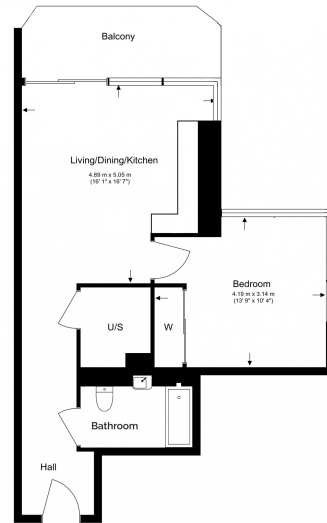

Brigadier Walk, Royal Arsenal Riverside, SE18

£459 per week, £1,989 per month + fees

www.benhams.com

Total Gross Internal Area
52.8 Sq/m - 568 Sq/ft

Score	Energy rating	Current	Potential
92+	A		
81-91	B	85 B	85 B
69-80	C		
55-68	D		
39-54	E		
21-38	F		
1-20	G		

London branches open six days a week Mon - Sat

Canary Wharf | City | Colindale | Dartmouth Park | Ealing | Fulham
Hammersmith | Hampstead | Highgate | Hyde Park | Kensington | Kew
Knightsbridge | Nine Elms | Shoreditch | Southall | Surrey Quays
Wapping | Wembley | White City | Woolwich

International offices

China | Hong Kong SAR | India | Indonesia | Qatar | Malaysia | Middle East | Pakistan
Singapore | South Africa | Thailand | Turkey