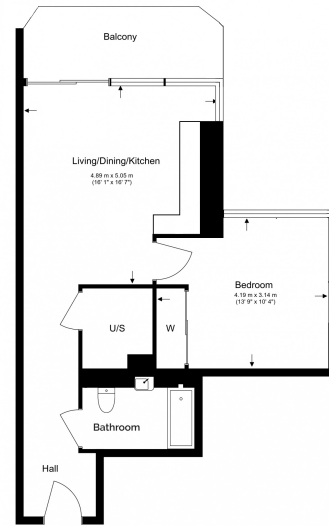

Brigadier Walk, Royal Arsenal Riverside, SE18

£496 per week, £2,149 per month + fees

www.benhams.com

Total Gross Internal Area
52.8 Sq/m - 568 Sq/ft

Score	Energy rating	Current	Potential
92+	A		
81-91	B	85 B	85 B
69-80	C		
55-68	D		
39-54	E		
21-38	F		
1-20	G		

London branches open six days a week Mon - Sat

Canary Wharf | City | Colindale | Dartmouth Park | Ealing | Fulham
Hammersmith | Hampstead | Highgate | Hyde Park | Kensington | Kew
Knightsbridge | Nine Elms | Shoreditch | Southall | Surrey Quays
Wapping | Wembley | White City | Woolwich

International offices

China | Hong Kong SAR | India | Indonesia | Israel | Malaysia | Middle East | Pakistan
Qatar | Singapore | South Africa | Thailand | Turkey