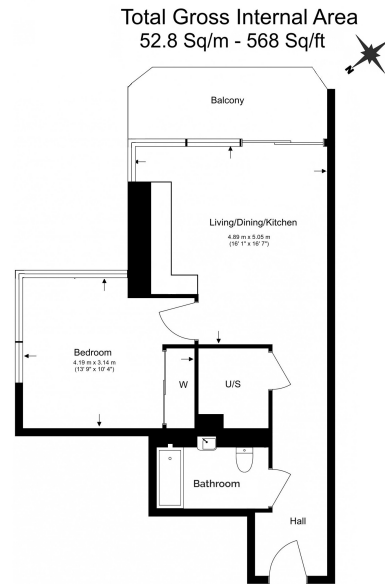

Brigadier Walk, Royal Arsenal Riverside, SE18

£508 per week, £2,201 per month + fees

www.benhams.com

Score	Energy rating	Current	Potential
92+	A		
81-91	B	84 B	84 B
69-80	C		
55-68	D		
39-54	E		
21-38	F		
1-20	G		

London branches open six days a week Mon - Sat

Canary Wharf | City | Colindale | Dartmouth Park | Ealing | Fulham
Hammersmith | Hampstead | Highgate | Hyde Park | Kensington | Kew
Knightsbridge | Nine Elms | Shoreditch | Southall | Surrey Quays
Wapping | Wembley | White City | Woolwich

International offices

China | Hong Kong SAR | India | Indonesia | Qatar | Malaysia | Middle East | Pakistan
Singapore | South Africa | Thailand | Turkey