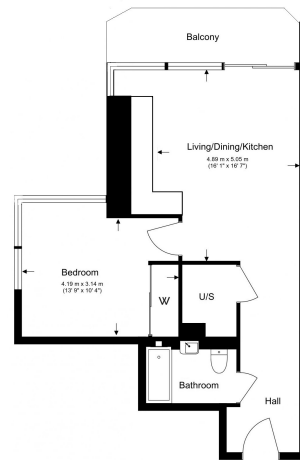

Brigadier Walk, Royal Arsenal Riverside, SE18

£542 per week, £2,349 per month + fees

www.benhams.com

7th Floor
Total Gross Internal Area
52.8 Sq/m - 568 Sq/ft

Score	Energy rating	Current	Potential
92+	A		
81-91	B	85 B	85 B
69-80	C		
55-68	D		
39-54	E		
21-38	F		
1-20	G		

London branches open six days a week Mon - Sat

Canary Wharf | City | Colindale | Dartmouth Park | Ealing | Fulham
Hammersmith | Hampstead | Highgate | Hyde Park | Kensington | Kew
Knightsbridge | Nine Elms | Shoreditch | Southall | Surrey Quays
Wapping | Wembley | White City | Woolwich

International offices

China | Hong Kong SAR | India | Indonesia | Israel | Malaysia | Middle East | Pakistan
Qatar | Singapore | South Africa | Thailand | Turkey