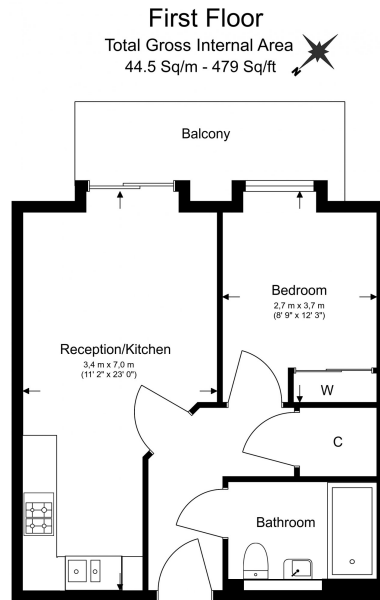

No 1 Street, Royal Arsenal Riverside, SE18

£427 per week, £1,850 per month + fees

www.benhams.com

Score	Energy rating	Current	Potential
92+	A		
81-91	B	82 B	82 B
69-80	C		
55-68	D		
39-54	E		
21-38	F		
1-20	G		

London branches open six days a week Mon - Sat

Canary Wharf | City | Colindale | Dartmouth Park | Ealing | Fulham
Hammersmith | Hampstead | Highgate | Hyde Park | Kensington | Kew
Knightsbridge | Nine Elms | Shoreditch | Southall | Surrey Quays
Wapping | Wembley | White City | Woolwich

International offices

China | Hong Kong SAR | India | Indonesia | Qatar | Malaysia | Middle East | Pakistan
Singapore | South Africa | Thailand | Turkey