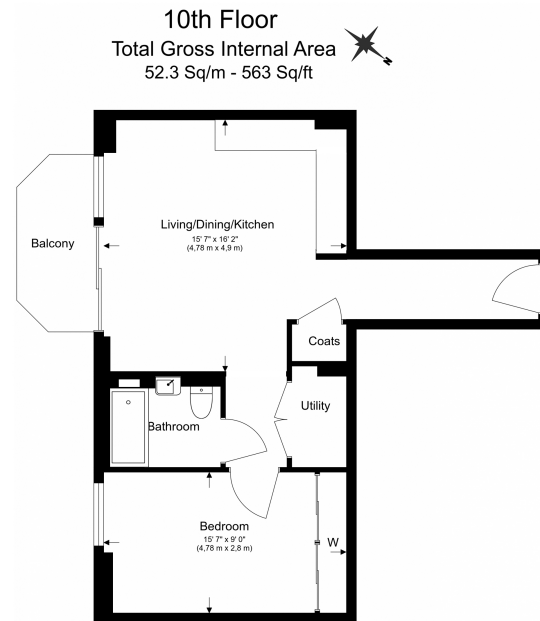

Brigadier Walk, Royal Arsenal Riverside, SE18

£508 per week, £2,200 per month + fees

www.benhams.com