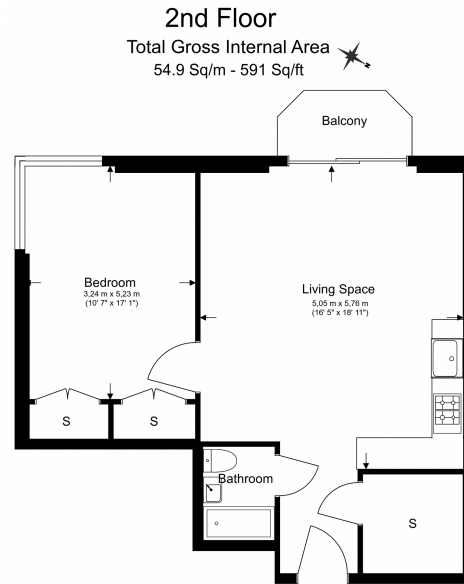

Brigadier Walk, Royal Arsenal Riverside, SE18

£577 per week, £2,500 per month + fees

www.benhams.com

Score	Energy rating	Current	Potential
92+	A		
81-91	B	86 B	86 B
69-80	C		
55-68	D		
39-54	E		
21-38	F		
1-20	G		

London branches open six days a week Mon - Sat

Canary Wharf | City | Colindale | Dartmouth Park | Ealing | Fulham
Hammersmith | Hampstead | Highgate | Hyde Park | Kensington | Kew
Knightsbridge | Nine Elms | Shoreditch | Southall | Surrey Quays
Wapping | Wembley | White City | Woolwich

International offices

China | Hong Kong SAR | India | Indonesia | Qatar | Malaysia | Middle East | Pakistan
Singapore | South Africa | Thailand | Turkey