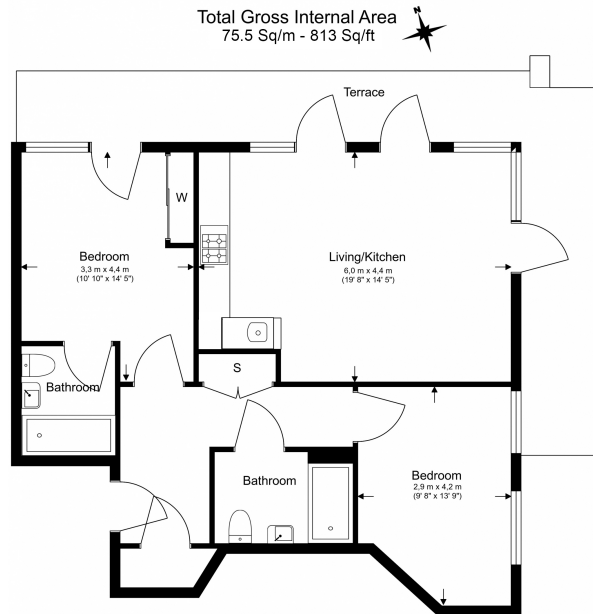

Duke of Wellington Avenue, Royal Arsenal Riverside, SE18

www.benhams.com

£646 per week, £2,800 per month + fees

Score	Energy rating	Current	Potential
92+	A		
81-91	B	86 B	86 B
69-80	C		
55-68	D		
39-54	E		
21-38	F		
1-20	G		

London branches open six days a week Mon - Sat

Canary Wharf | City | Colindale | Dartmouth Park | Ealing | Fulham
Hammersmith | Hampstead | Highgate | Hyde Park | Kensington | Kew
Knightsbridge | Nine Elms | Shoreditch | Southall | Surrey Quays
Wapping | Wembley | White City | Woolwich

International offices

China | Hong Kong SAR | India | Indonesia | Qatar | Malaysia | Middle East | Pakistan
Singapore | South Africa | Thailand | Turkey

Benham & Reeves