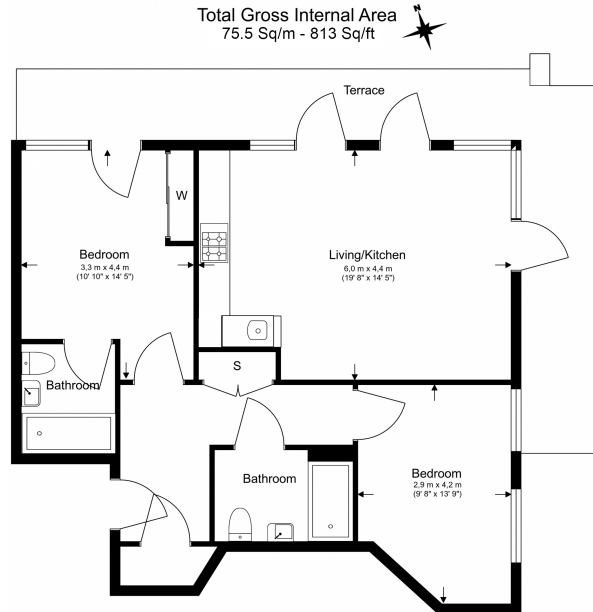

Duke of Wellington Avenue, Royal Arsenal Riverside, SE18

www.benhams.com

£646 per week, £2,800 per month + fees

Score	Energy rating	Current	Potential
92+	A		
81-91	B	86 B	86 B
69-80	C		
55-68	D		
39-54	E		
21-38	F		
1-20	G		

London branches open six days a week Mon - Sat

Canary Wharf | City | Colindale | Dartmouth Park | Ealing | Fulham
Hammersmith | Hampstead | Highgate | Hyde Park | Kensington | Kew
Knightsbridge | Nine Elms | Shoreditch | Southall | Surrey Quays
Wapping | Wembley | White City | Woolwich

International offices

China | Hong Kong SAR | India | Indonesia | Qatar | Malaysia | Middle East | Pakistan
Singapore | South Africa | Thailand | Turkey

Benham & Reeves