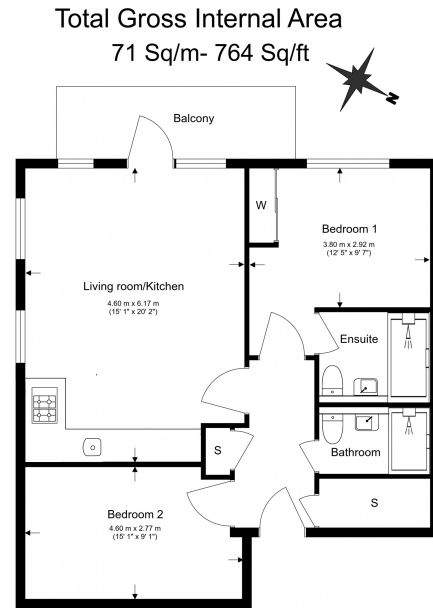

Plumstead Road, Royal Arsenal Riverside, SE18

www.benhams.com

£576 per week, £2,496 per month + fees

Score	Energy rating	Current	Potential
92+	A		
81-91	B	86 | B	86 | B
69-80	C		
55-68	D		
39-54	E		
21-38	F		
1-20	G		

London branches open six days a week Mon - Sat

Canary Wharf | City | Colindale | Dartmouth Park | Ealing | Fulham
Hammersmith | Hampstead | Highgate | Hyde Park | Kensington | Kew
Knightsbridge | Nine Elms | Shoreditch | Southall | Surrey Quays
Wapping | Wembley | White City | Woolwich

International offices

China | Hong Kong SAR | India | Indonesia | Qatar | Malaysia | Middle East | Pakistan
Singapore | South Africa | Thailand | Turkey

Benham & Reeves