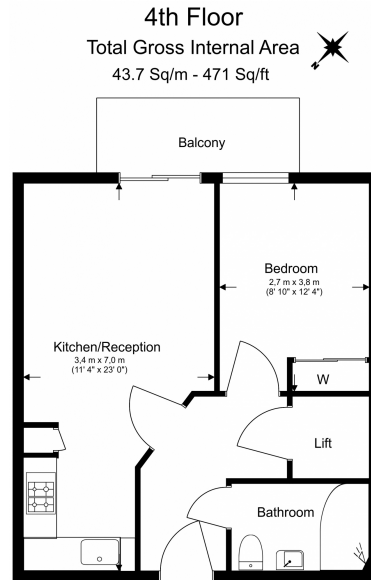

Major Draper Street, Royal Arsenal Riverside, SE18

www.benhams.com

£438 per week, £1,900 per month + fees

Score	Energy rating	Current	Potential
92+	A		
81-91	B	83 | B	83 | B
69-80	C		
55-68	D		
39-54	E		
21-38	F		
1-20	G		

London branches open six days a week Mon - Sat

Canary Wharf | City | Colindale | Dartmouth Park | Ealing | Fulham
Hammersmith | Hampstead | Highgate | Hyde Park | Kensington | Kew
Knightsbridge | Nine Elms | Shoreditch | Southall | Surrey Quays
Wapping | Wembley | White City | Woolwich

International offices

China | Hong Kong SAR | India | Indonesia | Qatar | Malaysia | Middle East | Pakistan
Singapore | South Africa | Thailand | Turkey