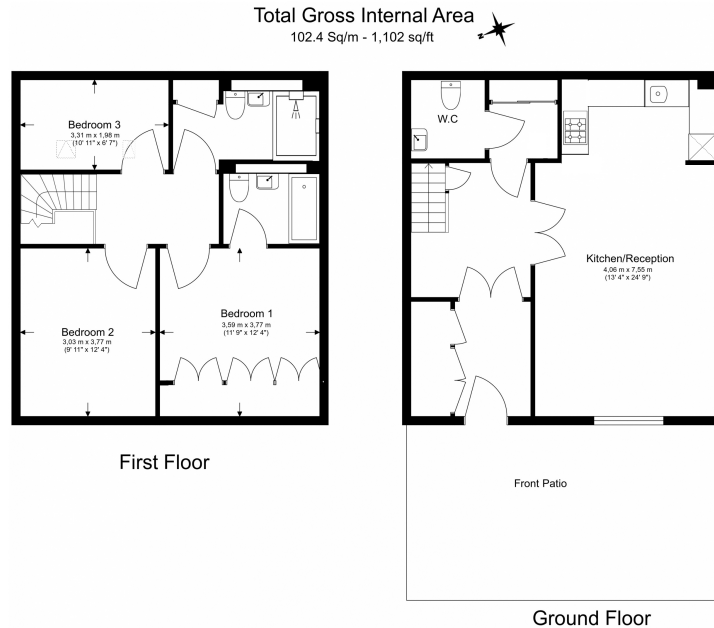

Major Draper Street, Royal Arsenal Riverside, SE18

www.benhams.com

£669 per week, £2,900 per month + fees

Score	Energy rating	Current	Potential
92+	A		
81-91	B		
69-80	C		80 C
55-68	D	67 D	
39-54	E		
21-38	F		
1-20	G		

London branches open six days a week Mon - Sat

Canary Wharf | City | Colindale | Dartmouth Park | Ealing | Fulham
Hammersmith | Hampstead | Highgate | Hyde Park | Kensington | Kew
Knightsbridge | Nine Elms | Shoreditch | Southall | Surrey Quays
Wapping | Wembley | White City | Woolwich

International offices

China | Hong Kong SAR | India | Indonesia | Qatar | Malaysia | Middle East | Pakistan
Singapore | South Africa | Thailand | Turkey