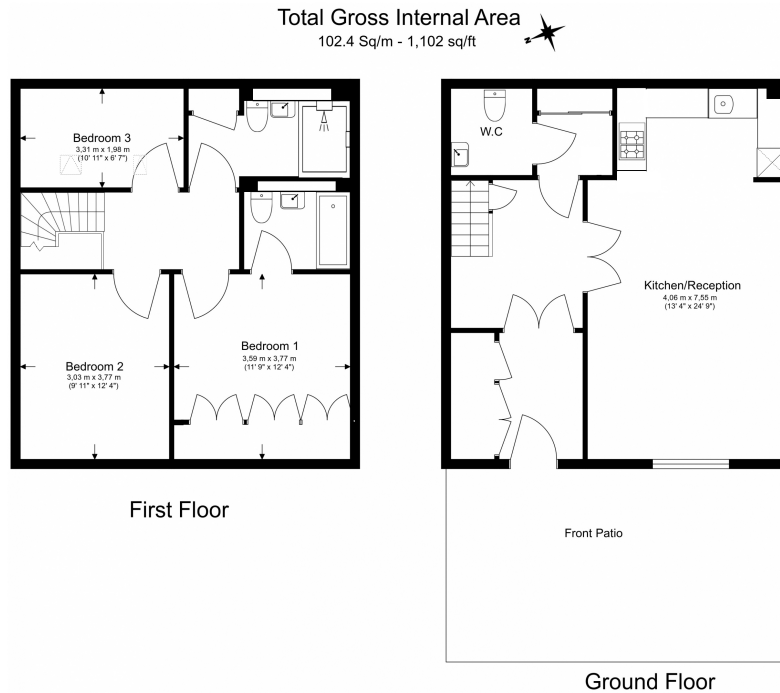

Major Draper Street, Royal Arsenal Riverside, SE18

www.benhams.com

£669 per week, £2,900 per month + fees

London branches open six days a week Mon - Sat

Canary Wharf | City | Colindale | Dartmouth Park | Ealing | Fulham
Hammersmith | Hampstead | Highgate | Hyde Park | Kensington | Kew
Knightsbridge | Nine Elms | Shoreditch | Southall | Surrey Quays
Wapping | Wembley | White City | Woolwich

International offices

China | Hong Kong SAR | India | Indonesia | Qatar | Malaysia | Middle East | Pakistan
Singapore | South Africa | Thailand | Turkey

Benham & Reeves