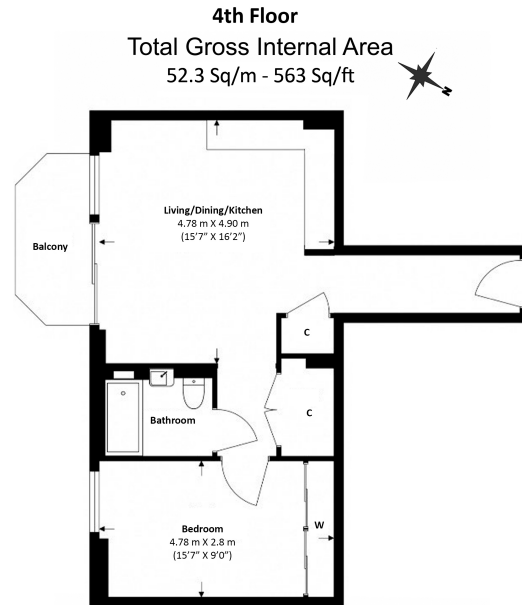

Brigadier Walk, Royal Arsenal Riverside, SE18

£485 per week, £2,100 per month + fees

www.benhams.com

Score	Energy rating	Current	Potential
92+	A		
81-91	B	85 | B	85 | B
69-80	C		
55-68	D		
39-54	E		
21-38	F		
1-20	G		

London branches open six days a week Mon - Sat

Canary Wharf | City | Colindale | Dartmouth Park | Ealing | Fulham
Hammersmith | Hampstead | Highgate | Hyde Park | Kensington | Kew
Knightsbridge | Nine Elms | Shoreditch | Southall | Surrey Quays
Wapping | Wembley | White City | Woolwich

International offices

China | Hong Kong SAR | India | Indonesia | Qatar | Malaysia | Middle East | Pakistan
Singapore | South Africa | Thailand | Turkey