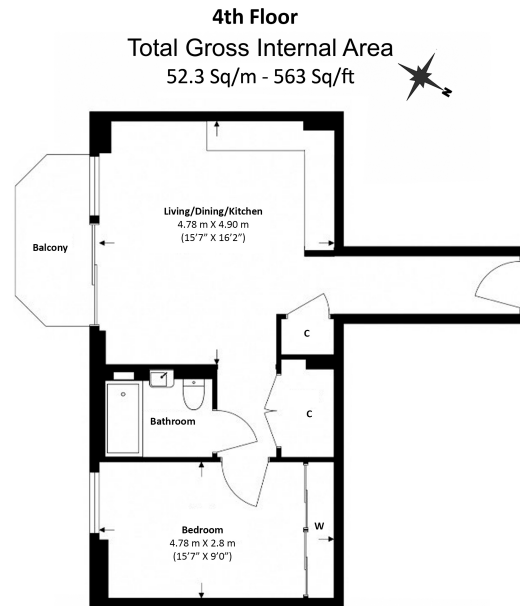

Brigadier Walk, Royal Arsenal Riverside, SE18

£485 per week, £2,100 per month + fees

www.benhams.com

Score	Energy rating	Current	Potential
92+	A		
81-91	B	85 | B	85 | B
69-80	C		
55-68	D		
39-54	E		
21-38	F		
1-20	G		

London branches open six days a week Mon - Sat

Canary Wharf | City | Colindale | Dartmouth Park | Ealing | Fulham
Hammersmith | Hampstead | Highgate | Hyde Park | Kensington | Kew
Knightsbridge | Nine Elms | Shoreditch | Southall | Surrey Quays
Wapping | Wembley | White City | Woolwich

International offices

China | Hong Kong SAR | India | Indonesia | Qatar | Malaysia | Middle East | Pakistan
Singapore | South Africa | Thailand | Turkey