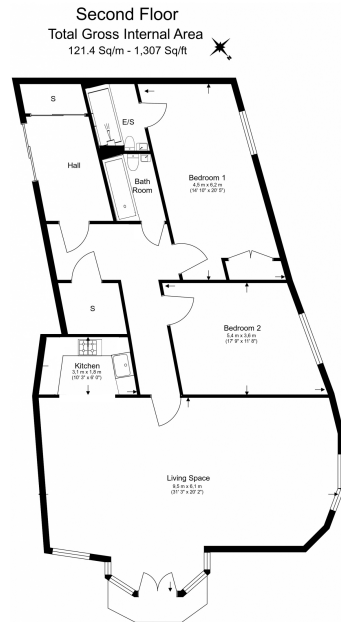

Pacific Wharf, Rotherhithe Street, SE16

£635 per week, £2,752 per month + fees

www.benhams.com

Score	Energy rating	Current	Potential
92+	A		
81-91	B		
69-80	C		80 C
55-68	D	62 D	
39-54	E		
21-38	F		
1-20	G		

London branches open six days a week Mon - Sat

Canary Wharf | City | Colindale | Dartmouth Park | Ealing | Fulham
Hammersmith | Hampstead | Highgate | Hyde Park | Kensington | Kew
Knightsbridge | Nine Elms | Shoreditch | Southall | Surrey Quays
Wapping | Wembley | White City | Woolwich

International offices

China | Hong Kong SAR | India | Indonesia | Qatar | Malaysia | Middle East | Pakistan
Singapore | South Africa | Thailand | Turkey