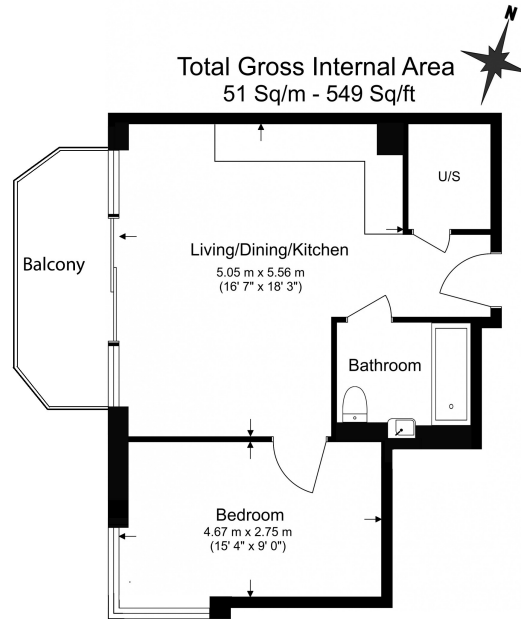

Royal Arsenal, Riverside, SE18

£508 per week, £2,200 per month + fees

www.benhams.com

Benham & Reeves
Floor Plan measurements are approximate and are for illustrative purposes only. While we do not doubt the floor plans accuracy, we make no guarantee, warranty or representation as to the accuracy and completeness of the floor plan.

Score	Energy rating	Current	Potential
92+	A		
81-91	B	86 B	86 B
69-80	C		
55-68	D		
39-54	E		
21-38	F		
1-20	G		

London branches open six days a week Mon - Sat

Canary Wharf | City | Colindale | Dartmouth Park | Ealing | Fulham
Hammersmith | Hampstead | Highgate | Hyde Park | Kensington | Kew
Knightsbridge | Nine Elms | Shoreditch | Southall | Surrey Quays
Wapping | Wembley | White City | Woolwich

International offices

China | Hong Kong SAR | India | Indonesia | Qatar | Malaysia | Middle East | Pakistan
Singapore | South Africa | Thailand | Turkey