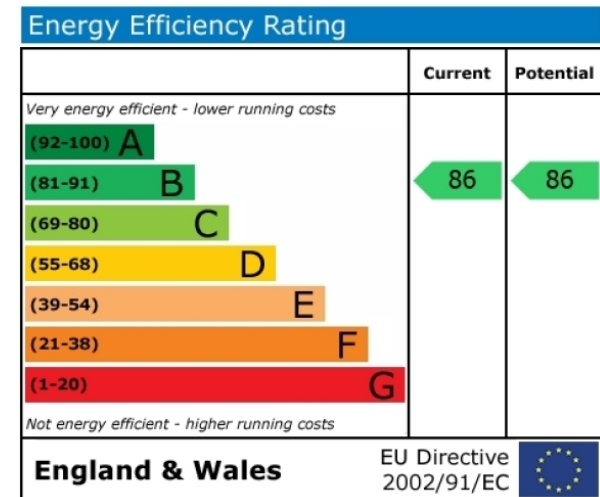

London branches open six days a week Mon - Sat

Canary Wharf | City | Colindale | Dartmouth Park | Ealing | Fulham
Hammersmith | Hampstead | Highgate | Hyde Park | Kensington | Kew
Knightsbridge | Nine Elms | Shoreditch | Southall | Surrey Quays
Wapping | Wembley | White City | Woolwich

International offices

China | Hong Kong SAR | India | Indonesia | Qatar | Malaysia | Middle East | Pakistan
Singapore | South Africa | Thailand | Turkey

Benham & Reeves