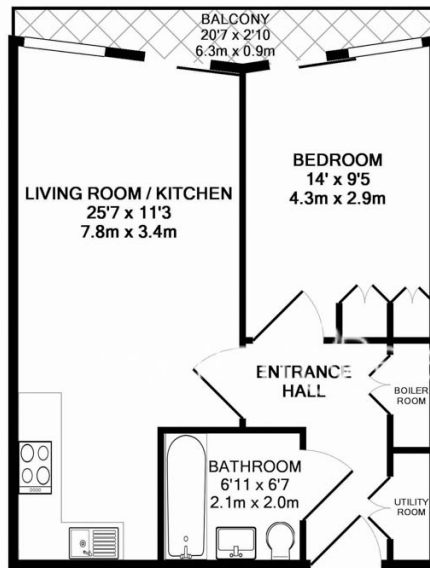

Riverlight Apartments, Riverlight Quay, SW8

£590 per week, £2,557 per month + fees

www.benhams.com

A88.3RQ.SW8 - FIRST FLOOR
TOTAL APPROX. FLOOR AREA 515 SQ.FT. (47.9 SQ.M.)