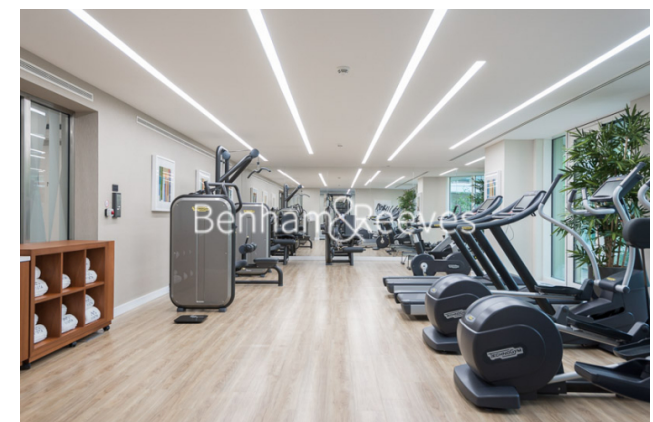

1 Bedroom   1 Bathroom   Furnished

Stunning spacious seventh floor apartment with large balcony and good onsite amenities. Well-located just moments from Battersea Park and Battersea Power Station.

Please [click here](#) for full detail

Property features

One Double bedroom | 7th floor | Furnished | Air cooling | Dishwasher | EPC-B | 24 hour concierge | Gym | Swimming pool | Battersea Power Station tube

For more information about this property, please call our Nine Elms branch on

020 3282 3700

Redress & Client Money Protection :

Benham and Reeves are members of The Property Ombudsman redress scheme and have Client Money protection with ARLA Propertymark. You can find more information on our website at <https://www.benhams.com/membership/>

Benham & Reeves