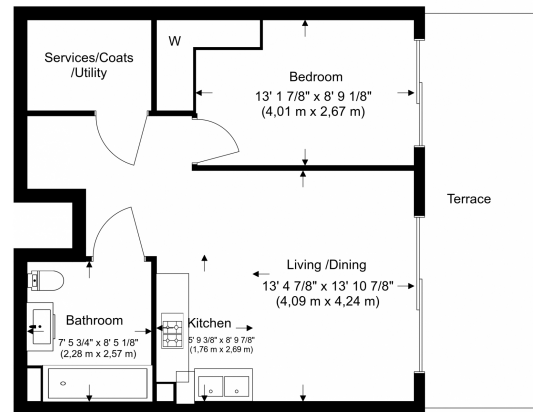

Valetta House, Queenstown Road, SW11

£675 per week, £2,925 per month + fees

www.benhams.com

1 Bedroom Apartment
Total Gross Internal Area
49 Sq/m - 530 Sq/ft

Energy Efficiency Rating		
	Current	Potential
<i>Very energy efficient - lower running costs</i>		
(92-100) A		
(81-91) B	84	84
(69-80) C		
(55-68) D		
(39-54) E		
(21-38) F		
(1-20) G		
<i>Not energy efficient - higher running costs</i>		
England & Wales	EU Directive 2002/91/EC	

London branches open six days a week Mon - Sat

Canary Wharf | City | Colindale | Dartmouth Park | Ealing | Fulham
Hammersmith | Hampstead | Highgate | Hyde Park | Kensington | Kew
Knightsbridge | Nine Elms | Shoreditch | Southall | Surrey Quays
Wapping | Wembley | White City | Woolwich

International offices

China | Hong Kong SAR | India | Indonesia | Israel | Malaysia | Middle East | Pakistan
Qatar | Singapore | South Africa | Thailand | Turkey

Benham & Reeves