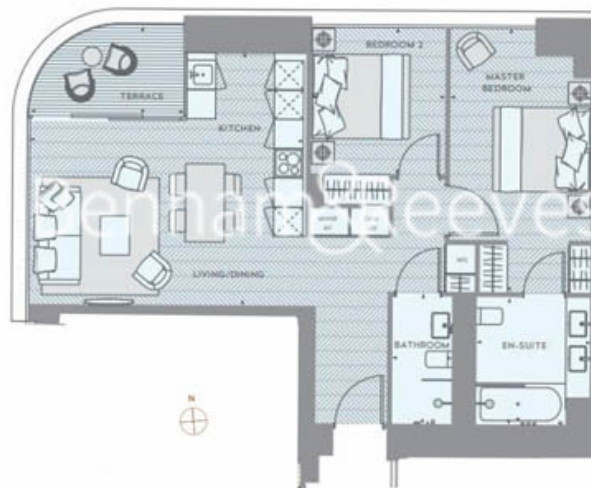

Please [click here](#) for full detail

Property features

Spacious 2 Bedroom Apartment | Bespoke bathroom & En-suite Shower Room | Open Plan Living Space with Floor to Ceiling Windows | Kitchen integrated with Miele appliances | Furnished | EPC-B | Dedicated 24-hour Concierge, swimming pool, sauna, spa, gym | Excellent Transport links Nearby | Private Balcony | Nearby Liverpool Street Station & Shoreditch Station

Benham & Reeves

Principal Tower, Principal Place, Worship Street, EC2A

www.benhams.com

£1,200 per week, £5,200 per month + fees

Internal Area 71.4 Sq/m / 769 Sq/ft
Terrace Area 5.2 Sq/m / 57 Sq/ft

Energy Efficiency Rating