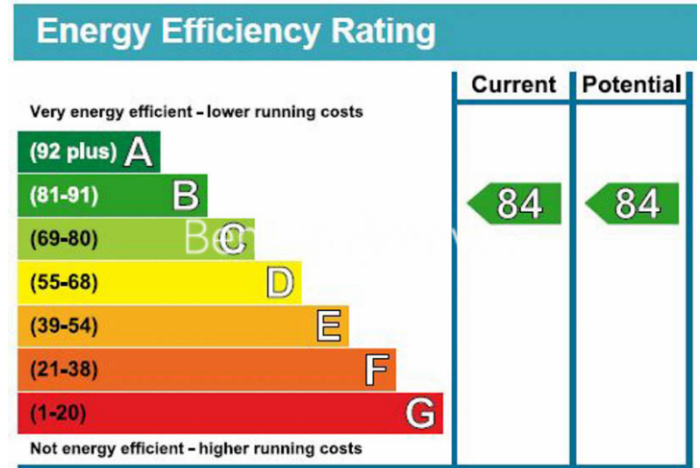

Lincoln Square, Portugal Street, WC2A

£1,200 per week, £5,200 per month + fees

www.benhams.com

London branches open six days a week Mon - Sat

Canary Wharf | City | Colindale | Dartmouth Park | Ealing | Fulham
Hammersmith | Hampstead | Highgate | Hyde Park | Kensington | Kew
Knightsbridge | Nine Elms | Shoreditch | Southall | Surrey Quays
Wapping | Wembley | White City | Woolwich

International offices

China | Hong Kong SAR | India | Indonesia | Qatar | Malaysia | Middle East | Pakistan
Singapore | South Africa | Thailand | Turkey