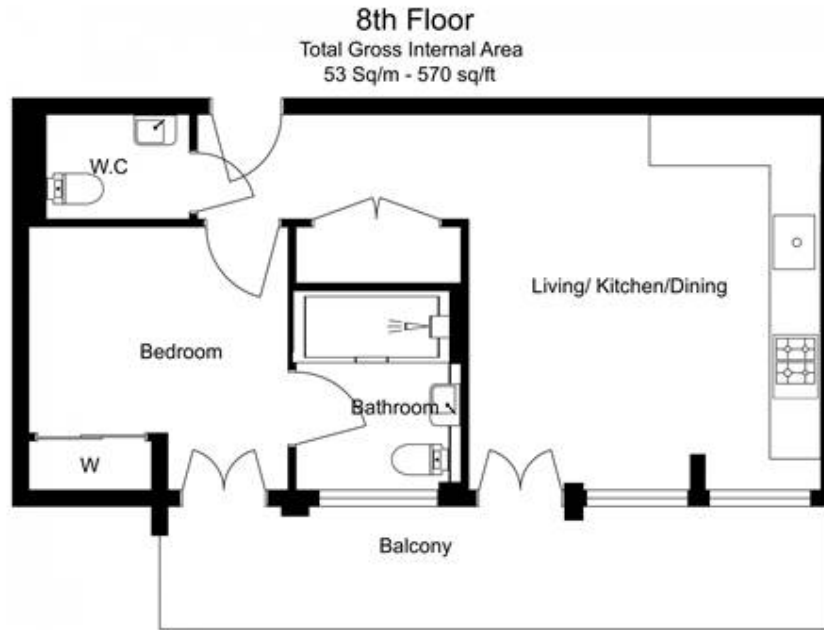

Lincoln Square, Portugal Street, WC2A

£1,200 per week, £5,200 per month + fees

www.benhams.com

London branches open six days a week Mon - Sat

Canary Wharf | City | Colindale | Dartmouth Park | Ealing | Fulham
Hammersmith | Hampstead | Highgate | Hyde Park | Kensington | Kew
Knightsbridge | Nine Elms | Shoreditch | Southall | Surrey Quays
Wapping | Wembley | White City | Woolwich

International offices

China | Hong Kong SAR | India | Indonesia | Qatar | Malaysia | Middle East | Pakistan
Singapore | South Africa | Thailand | Turkey