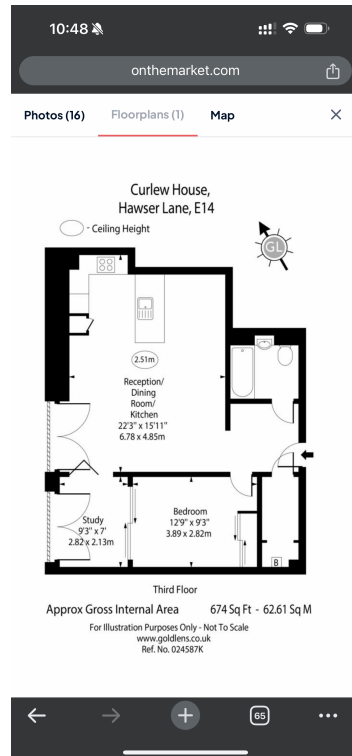

Hawser Lane, Poplar riverside, E14

£496 per week, £2,150 per month + fees

www.benhams.com

[See how to improve this property's energy efficiency.](#)

Score	Energy rating	Current	Potential
92+	A		
81-91	B	84 B	84 B
69-80	C		
55-68	D		
39-54	E		
21-38	F		
1-20	G		

London branches open six days a week Mon - Sat

Canary Wharf | City | Colindale | Dartmouth Park | Ealing | Fulham
Hammersmith | Hampstead | Highgate | Hyde Park | Kensington | Kew
Knightsbridge | Nine Elms | Shoreditch | Southall | Surrey Quays
Wapping | Wembley | White City | Woolwich

International offices

China | Hong Kong SAR | India | Indonesia | Qatar | Malaysia | Middle East | Pakistan
Singapore | South Africa | Thailand | Turkey