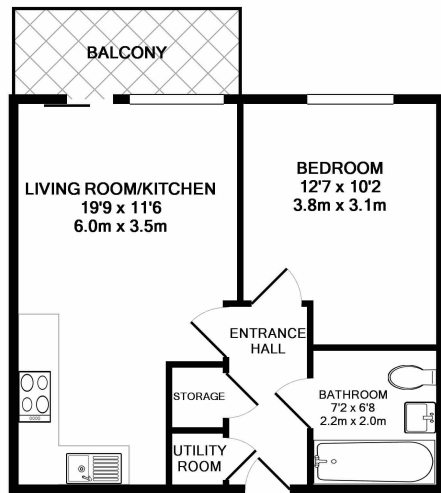

Kingfisher Heights, Pontoon Dock, E16

£427 per week, £1,850 per month + fees

www.benhams.com

173KH.E16 - 4TH FLOOR
TOTAL APPROX. FLOOR AREA 428 SQ.FT. (39.8 SQ.M.)

Score	Energy rating	Current	Potential
92+	A		
81-91	B	81 | B	81 | B
69-80	C		
55-68	D		
39-54	E		
21-38	F		
1-20	G		

London branches open six days a week Mon - Sat

Canary Wharf | City | Colindale | Dartmouth Park | Ealing | Fulham
Hammersmith | Hampstead | Highgate | Hyde Park | Kensington | Kew
Knightsbridge | Nine Elms | Shoreditch | Southall | Surrey Quays
Wapping | Wembley | White City | Woolwich

International offices

China | Hong Kong SAR | India | Indonesia | Qatar | Malaysia | Middle East | Pakistan
Singapore | South Africa | Thailand | Turkey