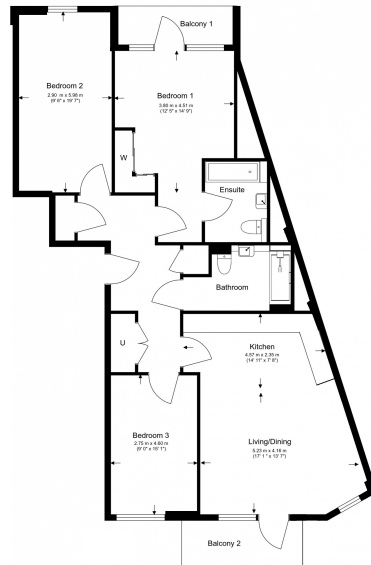

Quinton Court, Plough Way, SE16

£808 per week, £3,501 per month + fees

www.benhams.com

Total Gross Internal Area
109.3 Sq/m - 1177 Sq/ft